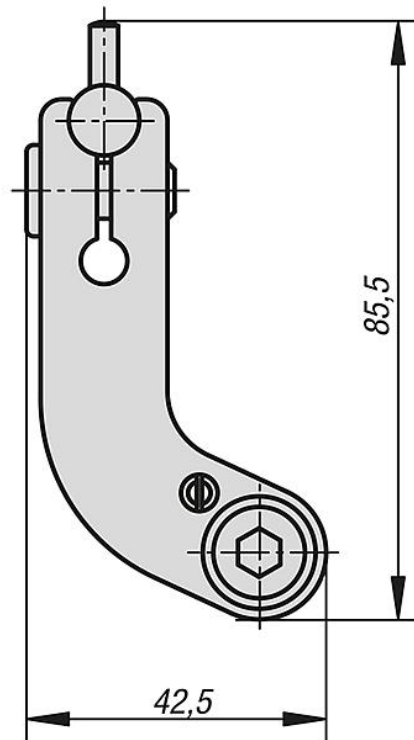

Item description/product images

Description

Material:  
Steel.

## Drawings

## Overview of items

Order No.	Suitable for
41370-150	5-axis vice compact and KIPPFlexX