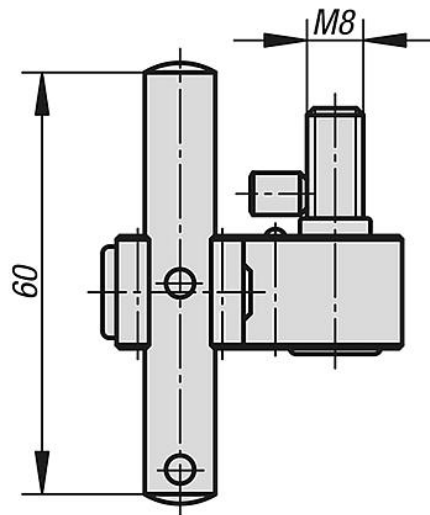

Item description/product images

Description

Material:  
Steel.

## Drawings

## Overview of items

Order No.	Suitable for
41370-150	5-axis vice compact and KIPPFlexX