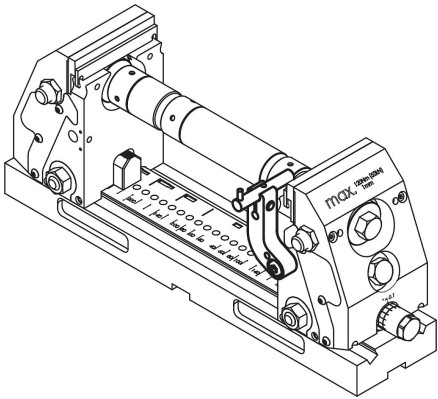

Item description/product images

Description

Material:  
Steel.

## Drawings

## Overview of items

Order No.	Suitable for
41370-150	5-axis vice compact and KIPPFlexX