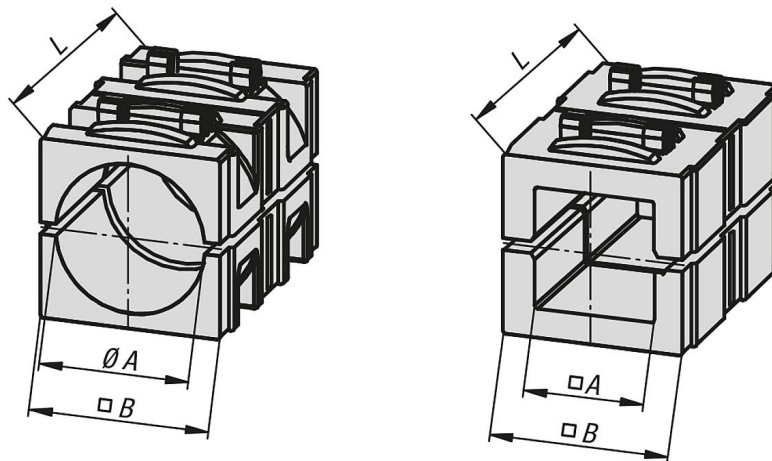

Item description/product images

Description

**Material:**  
Thermoplastic.

**Version:**  
black.

**Note:**  
Reducer sleeves are for clamping smaller tubes or where a conversion of square to round tubes is required.

Drawings

Overview of items

Order No.	Version 2	A	B	L
29040-03020	conversion set	Ø 20,25	30,3	45
29040-03025	conversion set	Ø 25,25	30,3	45
29040-03030	conversion set	Ø 30,25	30,3	45
29040-13020	high-gloss chromed	20,5	30,3	45
29040-13025	high-gloss chromed	25,5	30,3	45