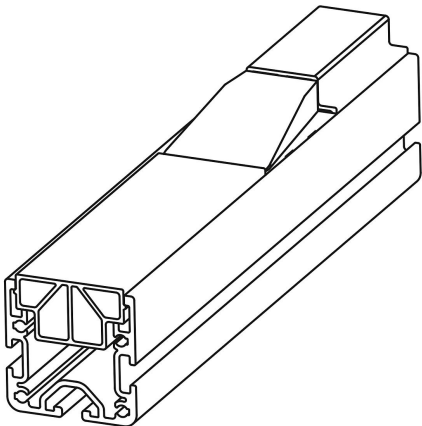

Item description/product images

**Description****Material:**

Polyamide fibreglass reinforced.

Version:

Black.

Note:

The slide ramps ensure a soft transition between different heights of the roller tracks.

Drawings

Overview of items

Order No.	Item
10448-07-3350	Slide Ramp