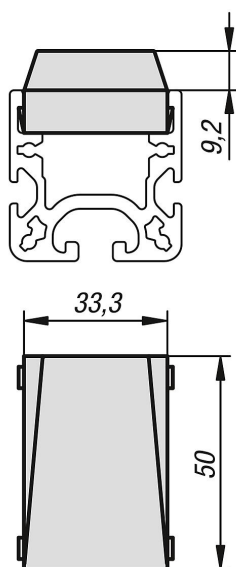

Item description/product images

**Description****Material:**

Polyamide fibreglass reinforced.

Version:

Black.

Note:

The slide ramps ensure a soft transition between different heights of the roller tracks.

Drawings

Overview of items

Order No.	Item
10448-07-3350	Slide Ramp