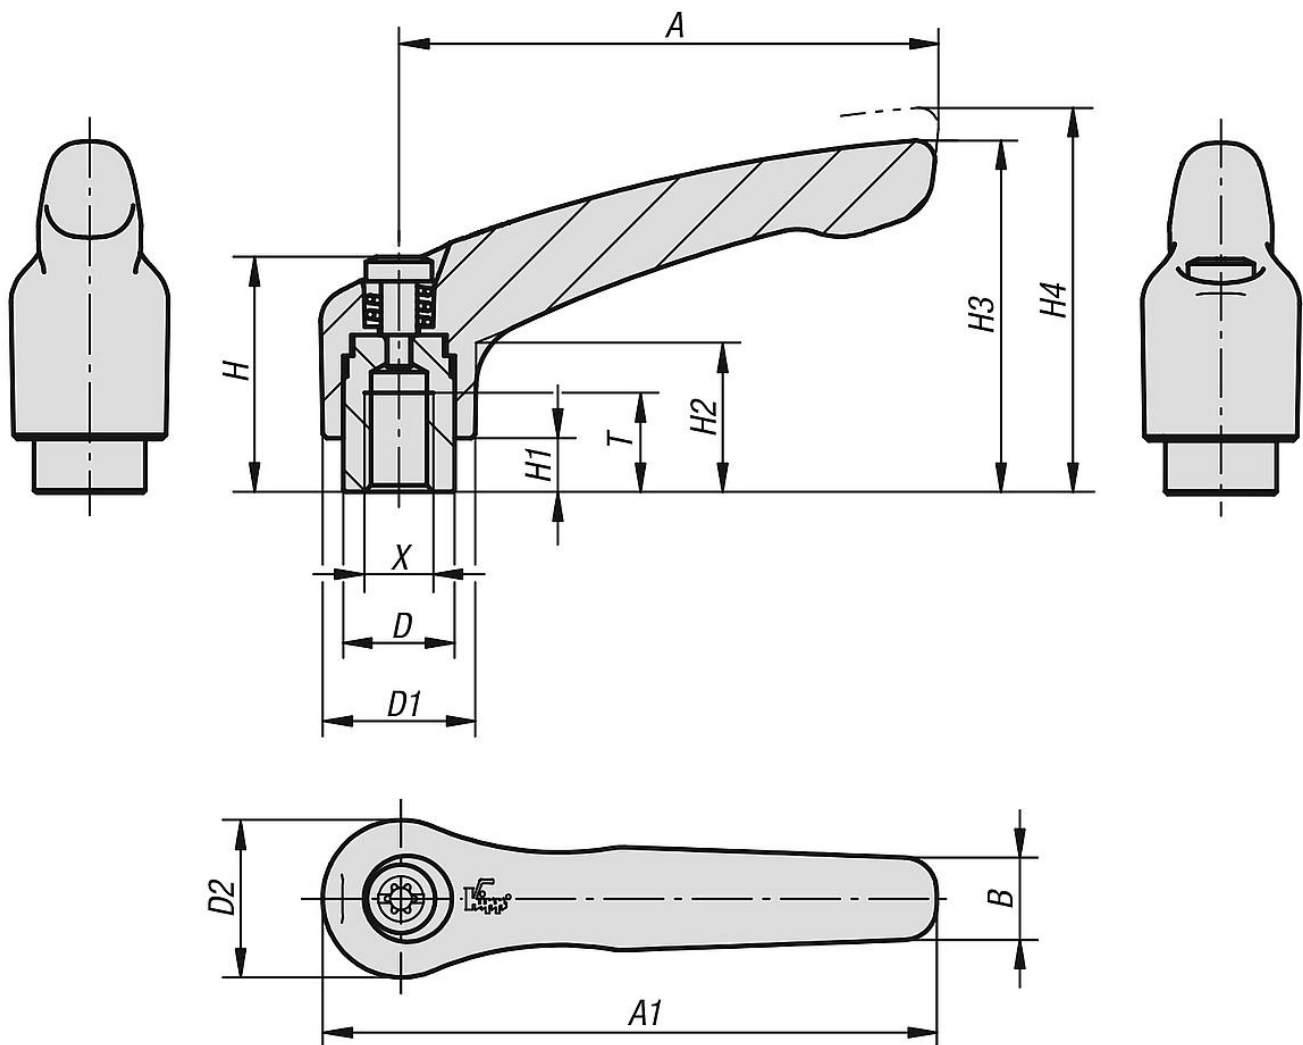

Drawings

Overview of items

Order No.	Main colour	Surface finish body	Size	X	T	D	D1	D2	H	H1	H2	H3	H4	A	A1	B	No. of teeth
06450-9AD1	jet black RAL 9005	satin finish	9	6-32	6	8	11	11,5	21,4	4	11,9	24	27	22	27,7	6,4	12
06450-9AE1	jet black RAL 9005	satin finish	9	8-32	6	8	11	11,5	21,4	4	11,9	24	27	22	27,7	6,4	12
06450-9A11	jet black RAL 9005	satin finish	9	10-32	6	8	11	11,5	21,4	4	11,9	24	27	22	27,7	6,4	12
06450-0AD1	jet black RAL 9005	satin finish	0	6-32	9	10	13	14	24,5	4	14,5	30	33	30	37	7	16
06450-0AE1	jet black RAL 9005	satin finish	0	8-32	9	10	13	14	24,5	4	14,5	30	33	30	37	7	16
06450-0A01	jet black RAL 9005	satin finish	0	10-24	9	10	13	14	24,5	4	14,5	30	33	30	37	7	16
06450-0A11	jet black RAL 9005	satin finish	0	10-32	9	10	13	14	24,5	4	14,5	30	33	30	37	7	16
06450-0A21	jet black RAL 9005	satin finish	0	1/4-20	9	10	13	14	24,5	4	14,5	30	33	30	37	7	16
06450-1AE1	jet black RAL 9005	satin finish	1	8-32	9	10	13	14	24,5	4	14,5	31	34	40	47	7	16
06450-1A01	jet black RAL 9005	satin finish	1	10-24	9	10	13	14	24,5	4	14,5	31	34	40	47	7	16
06450-1A11	jet black RAL 9005	satin finish	1	10-32	9	10	13	14	24,5	4	14,5	31	34	40	47	7	16
06450-1A21	jet black RAL 9005	satin finish	1	1/4-20	9	10	13	14	24,5	4	14,5	31	34	40	47	7	16
06450-2A21	jet black RAL 9005	satin finish	2	1/4-20	12	13,5	18,5	19	28,5	6,5	17,5	42,5	45,5	65	74,5	9,5	20
06450-2A31	jet black RAL 9005	satin finish	2	5/16-18	12	13,5	18,5	19	28,5	6,5	17,5	42,5	45,5	65	74,5	9,5	20
06450-3A31	jet black RAL 9005	satin finish	3	5/16-18	14	16	21	22	37	10	24	54,5	58,5	80	91	11	22
06450-3A41	jet black RAL 9005	satin finish	3	3/8-16	14	16	21	22	37	10	24	54,5	58,5	80	91	11	22
06450-4A41	jet black RAL 9005	satin finish	4	3/8-16	17	19	27	27,5	43	10	27	63	67,5	95	109	13	24
06450-4A51	jet black RAL 9005	satin finish	4	1/2-13	17	19	27	27,5	43	10	27	63	67,5	95	109	13	24
06450-5A51	jet black RAL 9005	satin finish	5	1/2-13	23	23	31	32	49	12	31,5	73	77,5	110	126	15	26
06450-5A61	jet black RAL 9005	satin finish	5	5/8-11	23	23	31	32	49	12	31,5	73	77,5	110	126	15	26
06450-9AD181	jet black RAL 9005	textured matt	9	6-32	6	8	11	11,5	21,4	4	11,9	24	27	22	27,7	6,4	12