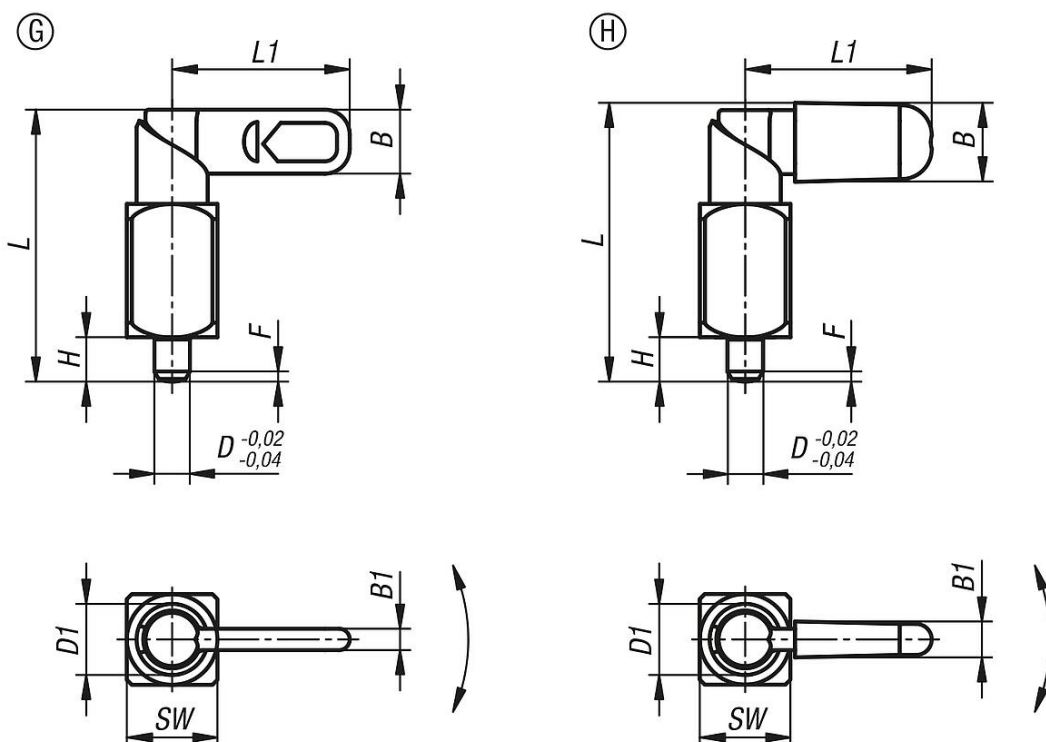

Drawings

Overview of items

Order No.	Form	Component colour	D	D1	L	L1	B	B1	H	Fx30°	SW	Spring force initial pressure F1 approx. N	Spring force final pressure F2 approx. N
03099-19-100410	G	-	4	10	38,5	25	9	3	6	1	12	8	14
03099-19-100510	G	-	5	10	38,5	25	9	3	6	1,3	12	8	14
03099-19-100610	G	-	6	10	38,5	25	9	3	6	1,8	12	8	14
03099-19-100512	G	-	5	12	47,4	30	10,8	3,6	8	1,3	16	8	14
03099-19-100612	G	-	6	12	47,4	30	10,8	3,6	8	1,8	16	8	14
03099-19-100812	G	-	8	12	47,4	30	10,8	3,6	8	2,3	16	8	14
03099-19-100616	G	-	6	16	61,2	40	14,4	4,8	10	1,8	20	15	35
03099-19-100816	G	-	8	16	61,2	40	14,4	4,8	10	2,3	20	15	35
03099-19-101016	G	-	10	16	61,2	40	14,4	4,8	10	2,8	20	15	35
03099-19-100820	G	-	8	20	71	50	18	6	12	2,3	24	20	60
03099-19-101020	G	-	10	20	71	50	18	6	12	2,8	24	20	60
03099-19-101220	G	-	12	20	71	50	18	6	12	3	24	20	60
03099-19-110410	H	black grey RAL 7021	4	10	39,5	26,3	10,9	4,9	6	1	12	8	14
03099-19-110510	H	black grey RAL 7021	5	10	39,5	26,3	10,9	4,9	6	1,3	12	8	14
03099-19-110610	H	black grey RAL 7021	6	10	39,5	26,3	10,9	4,9	6	1,8	12	8	14
03099-19-110512	H	black grey RAL 7021	5	12	48,4	31,1	12,9	5,7	8	1,3	16	8	14
03099-19-110612	H	black grey RAL 7021	6	12	48,4	31,1	12,9	5,7	8	1,8	16	8	14
03099-19-110812	H	black grey RAL 7021	8	12	48,4	31,1	12,9	5,7	8	2,3	16	8	14
03099-19-110616	H	black grey RAL 7021	6	16	62,3	41,5	16,6	7	10	1,8	20	15	35
03099-19-110816	H	black grey RAL 7021	8	16	62,3	41,5	16,6	7	10	2,3	20	15	35
03099-19-111016	H	black grey RAL 7021	10	16	62,3	41,5	16,6	7	10	2,8	20	15	35
03099-19-110820	H	black grey RAL 7021	8	20	72,3	51,3	20,5	8,5	12	2,3	24	20	60
03099-19-111020	H	black grey RAL 7021	10	20	72,3	51,3	20,5	8,5	12	2,8	24	20	60
03099-19-111220	H	black grey RAL 7021	12	20	72,3	51,3	20,5	8,5	12	3	24	20	60
03099-19-1104102	H	orange RAL 2004	4	10	39,5	26,3	10,9	4,9	6	1	12	8	14
03099-19-1105102	H	orange RAL 2004	5	10	39,5	26,3	10,9	4,9	6	1,3	12	8	14
03099-19-1106102	H	orange RAL 2004	6	10	39,5	26,3	10,9	4,9	6	1,8	12	8	14
03099-19-1105122	H	orange RAL 2004	5	12	48,4	31,1	12,9	5,7	8	1,3	16	8	14
03099-19-1106122	H	orange RAL 2004	6	12	48,4	31,1	12,9	5,7	8	1,8	16	8	14
03099-19-1108122	H	orange RAL 2004	8	12	48,4	31,1	12,9	5,7	8	2,3	16	8	14
03099-19-1106162	H	orange RAL 2004	6	16	62,3	41,5	16,6	7	10	1,8	20	15	35
03099-19-1108162	H	orange RAL 2004	8	16	62,3	41,5	16,6	7	10	2,3	20	15	35