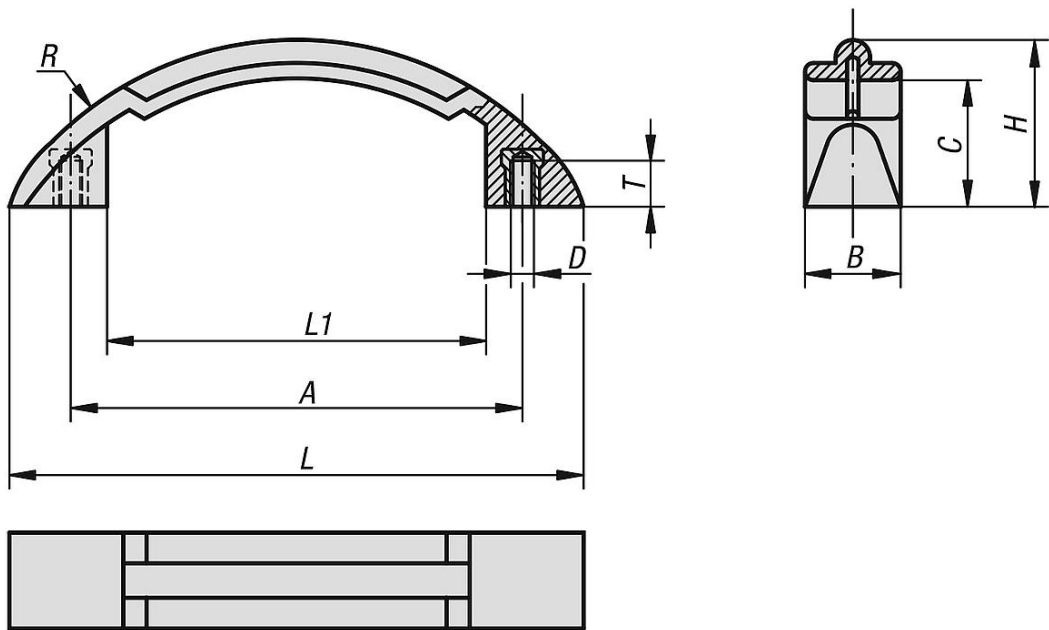

Item description/product images

Description

Material:
 Thermoplastic, black grey.
 Bushes electro zinc-plated steel.

Drawings

Overview of items

Order No.	A	B	C	D	H	L	L1	R	T	Load capacity N
06911-11906	119	25	33	M6	43,5	150	98	94	10	1000