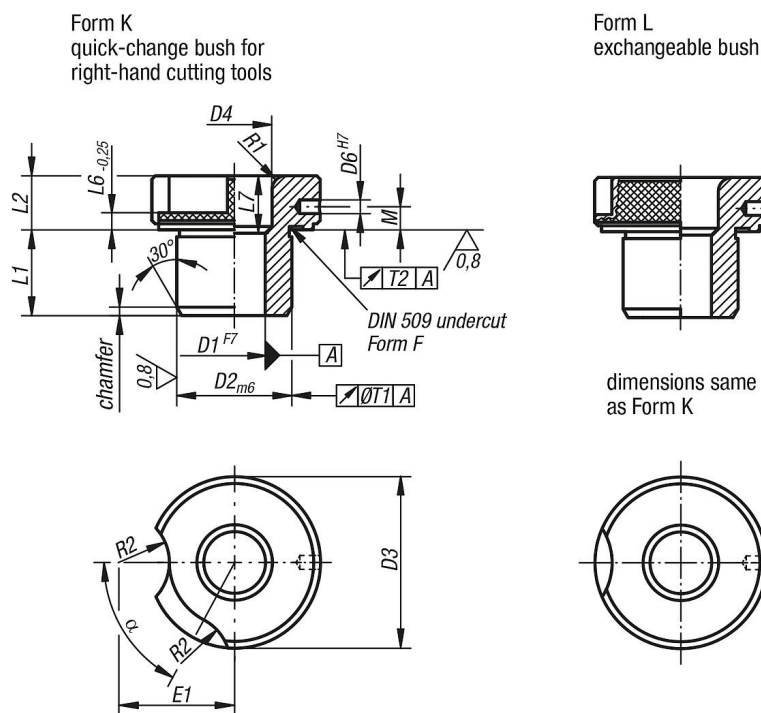

Drawings

Overview of items

Order No.	Form	Product type	D1	D2	D3	D4	D6	L1	L2	L6	L7	M	T1	T2	R1	R2	E1	E2	α
08920-K0240X10	K	short	2,4	8	15	4,5	2,5	10	8	3	-	4,25	0,02	0,005	1,5	7	11,5	15	65°
08920-K0240X16	K	medium	2,4	8	15	4,5	2,5	16	8	3	6	4,25	0,02	0,005	1,5	7	11,5	15	65°
08920-K0250X10	K	short	2,5	8	15	-	2,5	10	8	3	-	4,25	0,02	0,005	1,5	7	11,5	15	65°
08920-K0250X16	K	medium	2,5	8	15	4,5	2,5	16	8	3	6	4,25	0,02	0,005	1,5	7	11,5	15	65°
08920-K0260X10	K	short	2,6	8	15	-	2,5	10	8	3	-	4,25	0,02	0,005	1,5	7	11,5	15	65°
08920-K0260X16	K	medium	2,6	8	15	4,5	2,5	16	8	3	6	4,25	0,02	0,005	1,5	7	11,5	15	65°
08920-K0270X10	K	short	2,7	8	15	-	2,5	10	8	3	-	4,25	0,02	0,005	1,5	7	11,5	15	65°
08920-K0270X16	K	medium	2,7	8	15	4,5	2,5	16	8	3	6	4,25	0,02	0,005	1,5	7	11,5	15	65°
08920-K0280X10	K	short	2,8	8	15	-	2,5	10	8	3	-	4,25	0,02	0,005	1,5	7	11,5	15	65°
08920-K0280X16	K	medium	2,8	8	15	4,5	2,5	16	8	3	6	4,25	0,02	0,005	1,5	7	11,5	15	65°
08920-K0290X10	K	short	2,9	8	15	-	2,5	10	8	3	-	4,25	0,02	0,005	1,5	7	11,5	15	65°
08920-K0290X16	K	medium	2,9	8	15	4,5	2,5	16	8	3	6	4,25	0,02	0,005	1,5	7	11,5	15	65°
08920-K0300X10	K	short	3	8	15	-	2,5	10	8	3	-	4,25	0,02	0,005	1,5	7	11,5	15	65°
08920-K0300X16	K	medium	3	8	15	4,5	2,5	16	8	3	6	4,25	0,02	0,005	1,5	7	11,5	15	65°
08920-K0310X10	K	short	3,1	8	15	-	2,5	10	8	3	-	4,25	0,02	0,005	1,5	7	11,5	15	65°
08920-K0310X16	K	medium	3,1	8	15	4,5	2,5	16	8	3	6	4,25	0,02	0,005	1,5	7	11,5	15	65°
08920-K0320X10	K	short	3,2	8	15	-	2,5	10	8	3	-	4,25	0,02	0,005	1,5	7	11,5	15	65°
08920-K0320X16	K	medium	3,2	8	15	4,5	2,5	16	8	3	6	4,25	0,02	0,005	1,5	7	11,5	15	65°
08920-K0330X10	K	short	3,3	8	15	-	2,5	10	8	3	-	4,25	0,02	0,005	1,5	7	11,5	15	65°
08920-K0330X16	K	medium	3,3	8	15	4,5	2,5	16	8	3	6	4,25	0,02	0,005	1,5	7	11,5	15	65°
08920-K0340X10	K	short	3,4	8	15	-	2,5	10	8	3	-	4,25	0,02	0,005	1,5	7	11,5	15	65°
08920-K0340X16	K	medium	3,4	8	15	4,5	2,5	16	8	3	6	4,25	0,02	0,005	1,5	7	11,5	15	65°
08920-K0350X10	K	short	3,5	8	15	-	2,5	10	8	3	-	4,25	0,02	0,005	1,5	7	11,5	15	65°
08920-K0350X16	K	medium	3,5	8	15	4,5	2,5	16	8	3	6	4,25	0,02	0,005	1,5	7	11,5	15	65°
08920-K0360X10	K	short	3,6	8	15	-	2,5	10	8	3	-	4,25	0,02	0,005	1,5	7	11,5	15	65°
08920-K0360X16	K	medium	3,6	8	15	4,5	2,5	16	8	3	6	4,25	0,02	0,005	1,5	7	11,5	15	65°
08920-K0370X10	K	short	3,7	8	15	-	2,5	10	8	3	-	4,25	0,02	0,005	1,5	7	11,5	15	65°
08920-K0370X16	K	medium	3,7	8	15	4,5	2,5	16	8	3	6	4,25	0,02	0,005	1,5	7	11,5	15	65°
08920-K0380X10	K	short	3,8	8	15	-	2,5	10	8	3	-	4,25	0,02	0,005	1,5	7	11,5	15	65°
08920-K0380X16	K	medium	3,8	8	15	4,5	2,5	16	8	3	6	4,25	0,02	0,005	1,5	7	11,5	15	65°
08920-K0390X10	K	short	3,9	8	15	-	2,5	10	8	3	-	4,25	0,02	0,005	1,5	7	11,5	15	65°
08920-K0390X16	K	medium	3,9	8	15	4,5	2,5	16	8	3	6	4,25	0,02	0,005	1,5	7	11,5	15	65°
08920-K0400X10	K	short	4	8	15	-	2,5	10	8	3	-	4,25	0,02	0,005	1,5	7	11,5	15	65°
08920-K0400X16	K	medium	4	8	15	4,5	2,5	16	8	3	6	4,25	0,02	0,005	1,5	7	11,5	15	65°