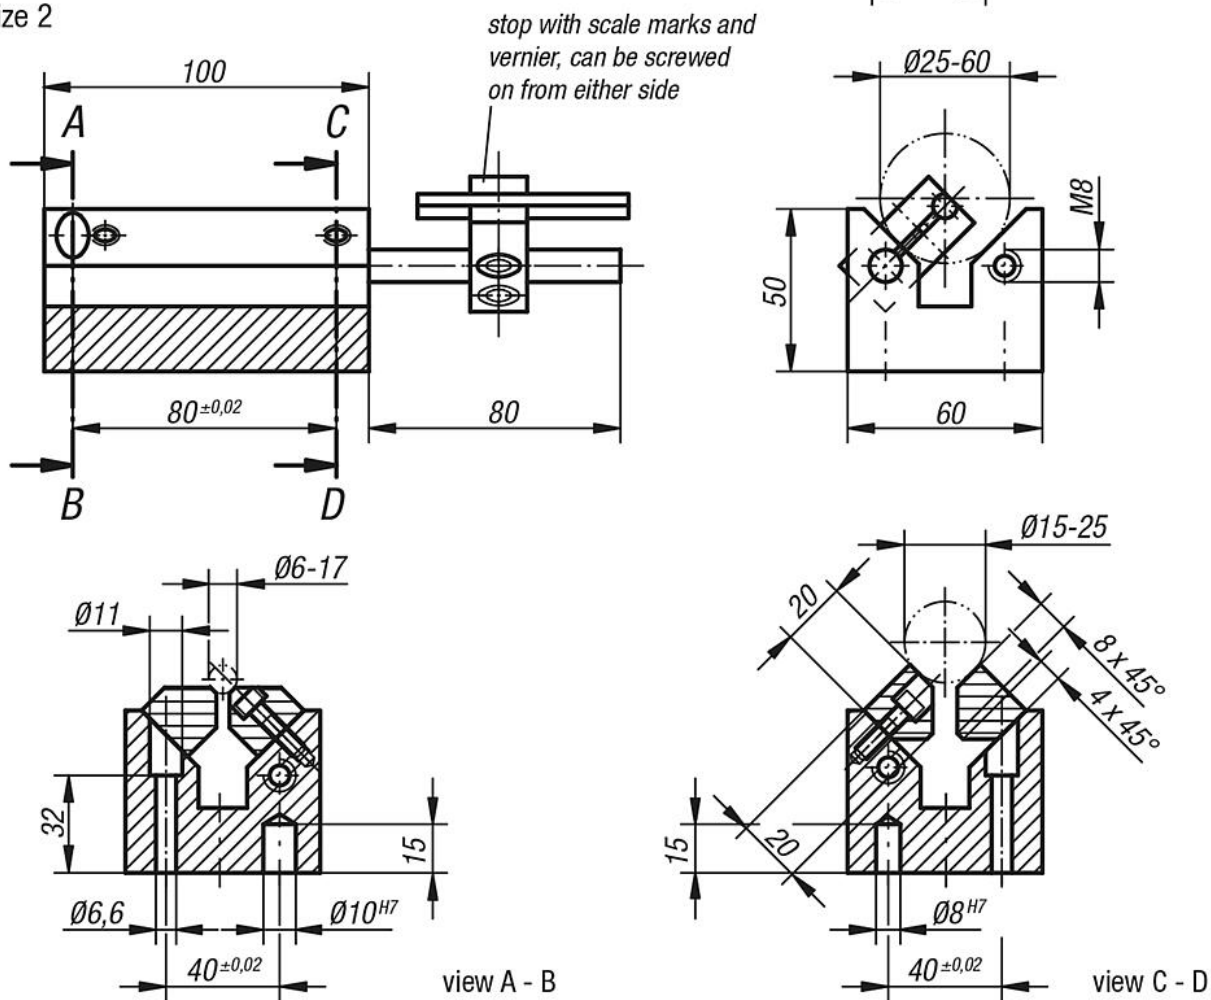

Item description/product images

**Description****Material:**

Prism 1.0531.

Slides steel.

Version:

Prism bright.

Slides black oxidised and ground.

Drawings

size 0

size 2

Overview of items

Order No.	Suitable for cylinder jig size
08710-00	0
08710-02	2