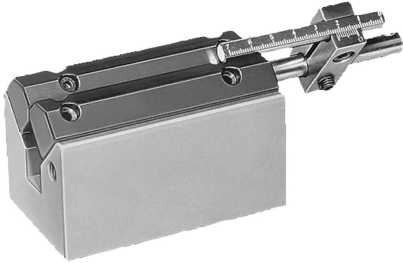

Item description/product images

**Description****Material:**

Prism 1.0531.

Slides steel.

Version:

Prism bright.

Slides black oxidised and ground.

Drawings

size 0

size 2

Overview of items

Order No.	Suitable for cylinder jig size
08710-00	0
08710-02	2