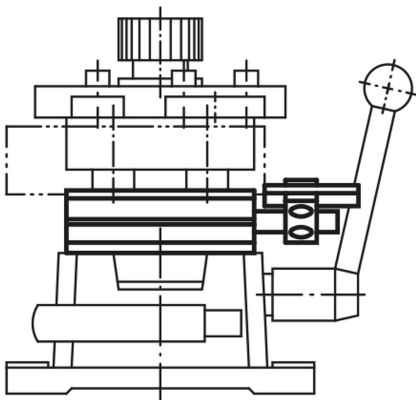

Item description/product images

**Description****Material:**

Prism 1.0531.

Slides steel.

Version:

Prism bright.

Slides black oxidised and ground.

Drawings

size 0

size 2

Overview of items

Order No.	Suitable for cylinder jig size
08710-00	0
08710-02	2