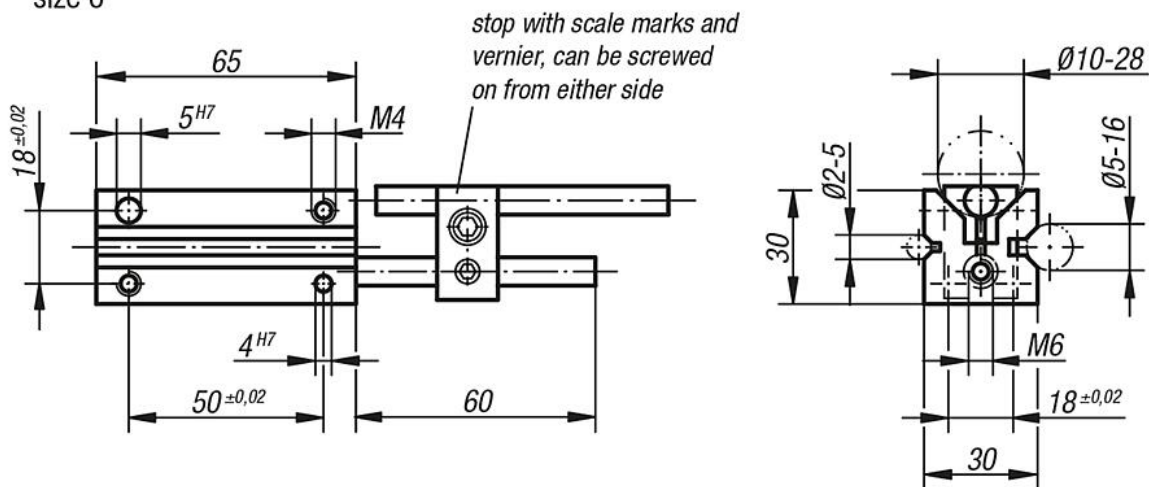

Item description/product images

**Description****Material:**

Prism 1.0531.

Slides steel.

Version:

Prism bright.

Slides black oxidised and ground.

Drawings

size 0

size 2

Overview of items

Order No.	Suitable for cylinder jig size
08710-00	0
08710-02	2