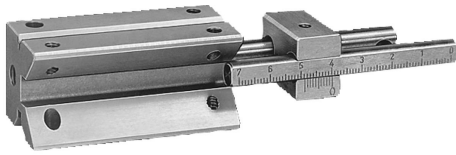

Item description/product images

**Description****Material:**

Prism 1.0531.

Slides steel.

Version:

Prism bright.

Slides black oxidised and ground.

Drawings

size 0

size 2

Overview of items

Order No.	Suitable for cylinder jig size
08710-00	0
08710-02	2