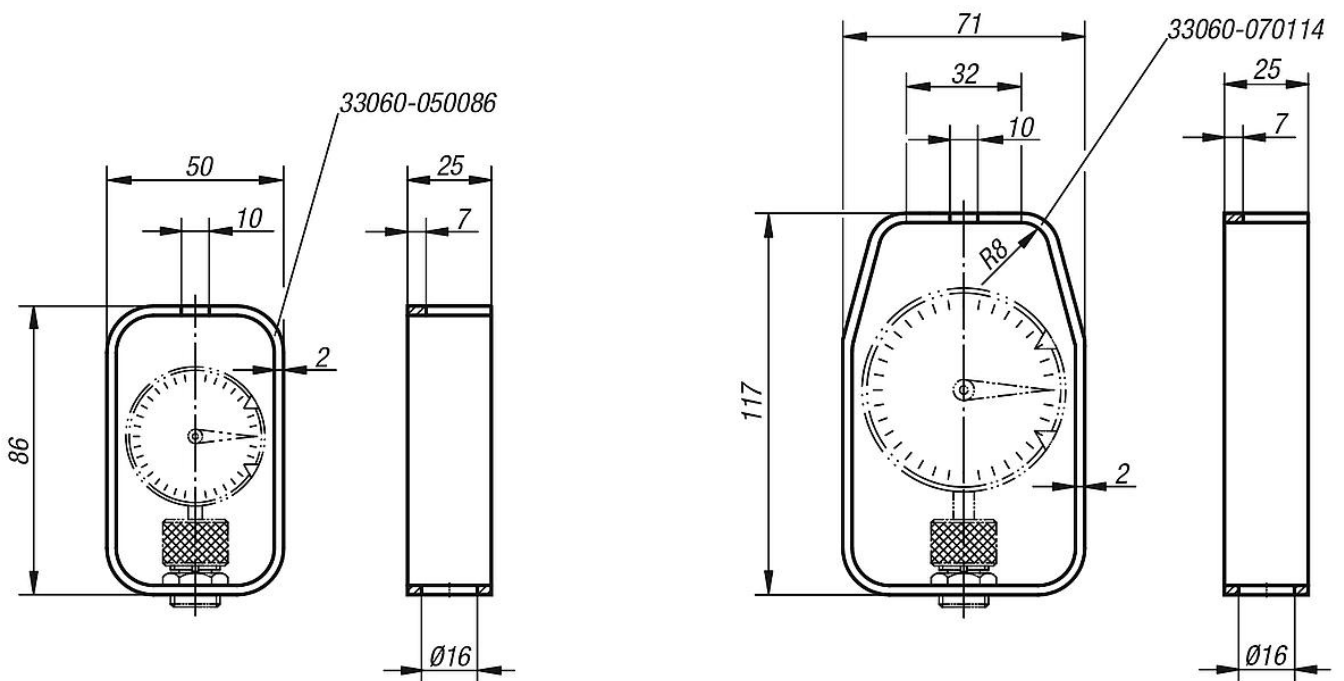

Item description/product images

Description

Material:
Steel.

Version:
Painted yellow

Note:
Dial gauges see 32540 and 32542.
Dial gauge collets see 33000.
Dial gauge holders see 33010 to 33018.

Drawings

Overview of items

Order No.	Dimensions
33060-050086	see drawing
33060-070114	see drawing