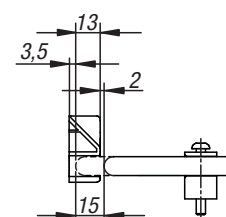

Mounting instructions 06894

06894-060
06894-120

06894-91

06894-90050
06894-900750
06894-910500
06894-910750

06894-060 + 06894-900500 or 06894-910500

06894-120 + 06894-900750 or 06894-910750

06894-060 + 06894-900500
 or 06894-910500 + 06894-91
 06894-120 + 06894-900750
 or 06894-910750

Retention and latching

Locking in the open position cannot be used for over extension slides (more that 100% extension).

 $C = (B - 122,3) / 2$
 $C < 500$
 $C > 500$

Situation-specific drilling and fastening