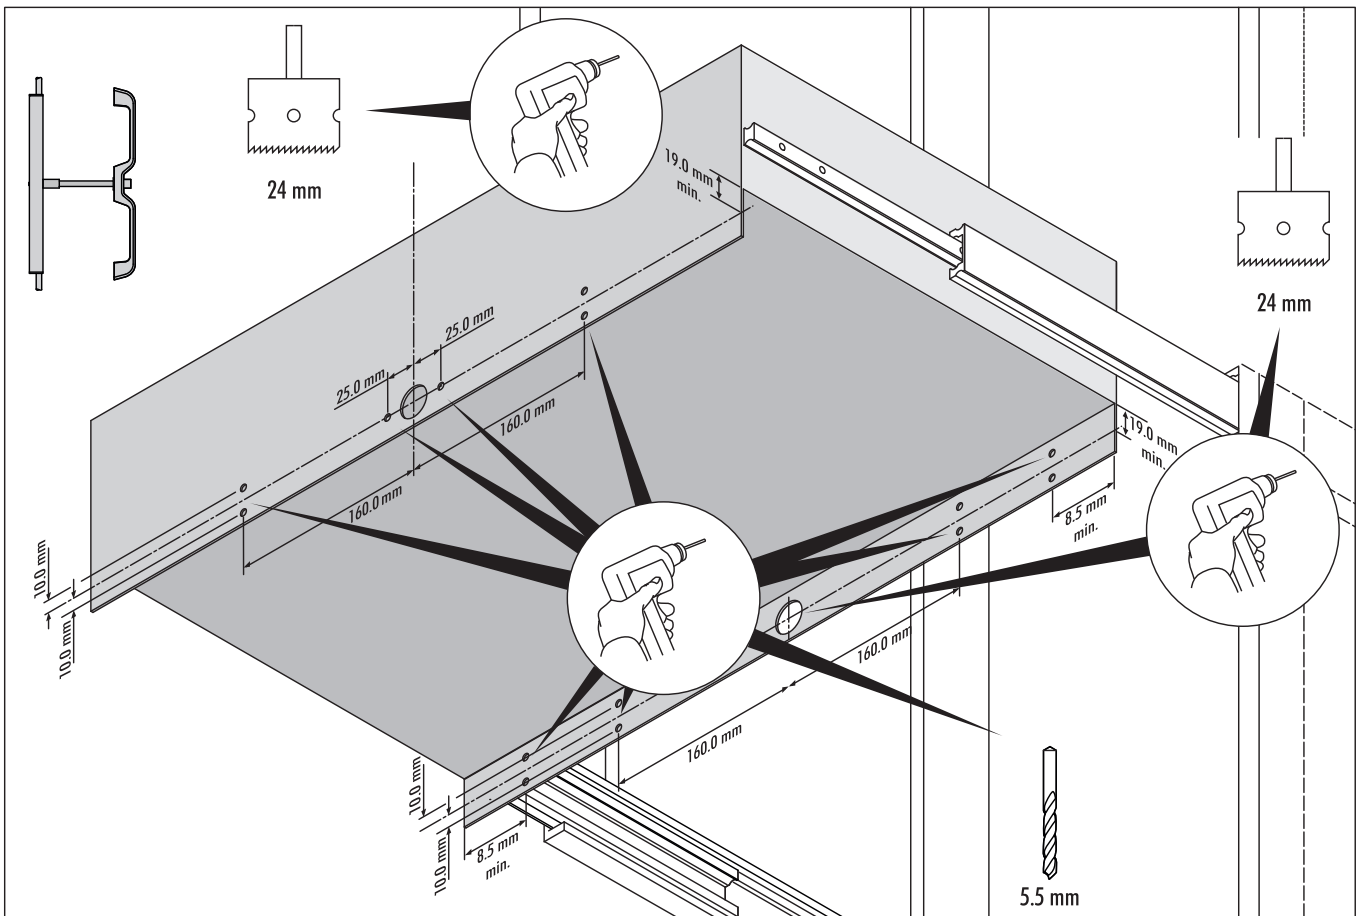

Mounting instructions 06894

06894-060
06894-120

06894-91

06894-90050
06894-900750
06894-910500
06894-910750

06894-060 + 06894-900500 or 06894-910500

06894-120 + 06894-900750 or 06894-910750

06894-060 + 06894-900500
 or 06894-910500 + 06894-91
 06894-120 + 06894-900750
 or 06894-910750

Retention and latching

Locking in the open position cannot be used for over extension slides (more that 100% extension).

 $C = (B - 122,3) / 2$
 $C < 500$
 $C > 500$

Situation-specific drilling and fastening