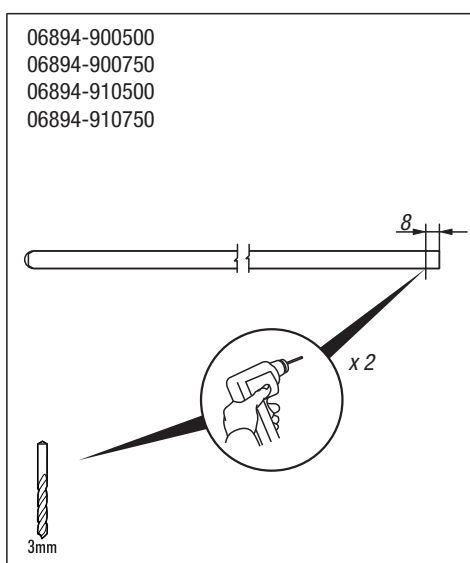

Mounting instructions 06894

06894-060
06894-120

06894-91

06894-90050
06894-900750
06894-910500
06894-910750

06894-060 + 06894-900500 or 06894-910500

06894-120 + 06894-900750 or 06894-910750

06894-060 + 06894-900500
 or 06894-910500 + 06894-91
 06894-120 + 06894-900750
 or 06894-910750

Retention and latching

Locking in the open position cannot be used for over extension slides (more that 100% extension).

 $C = (B - 122,3) / 2$
 $C < 500$
 $C > 500$

Situation-specific drilling and fastening