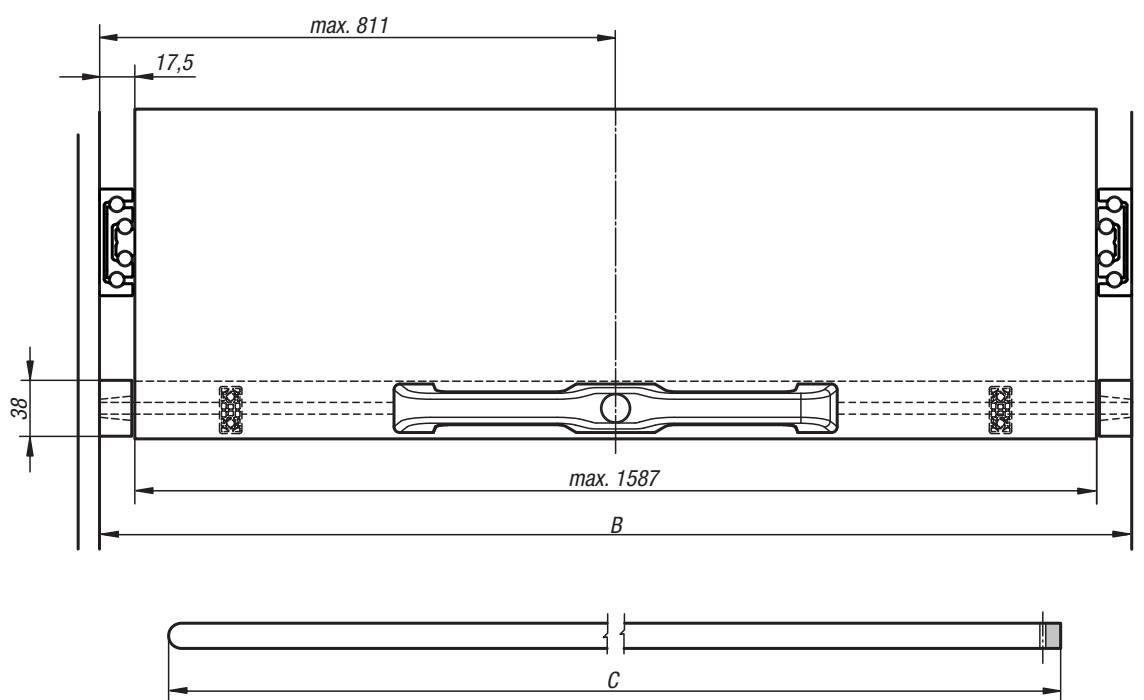

Mounting instructions 06894

06894-060
06894-120

06894-91

06894-90050
06894-900750
06894-910500
06894-910750

06894-060 + 06894-900500 or 06894-910500

06894-120 + 06894-900750 or 06894-910750

06894-060 + 06894-900500
 or 06894-910500 + 06894-91
 06894-120 + 06894-900750
 or 06894-910750

Retention and latching

Locking in the open position cannot be used for over extension slides (more that 100% extension).

 $C = (B - 122,3) / 2$
 $C < 500$
 $C > 500$

Situation-specific drilling and fastening