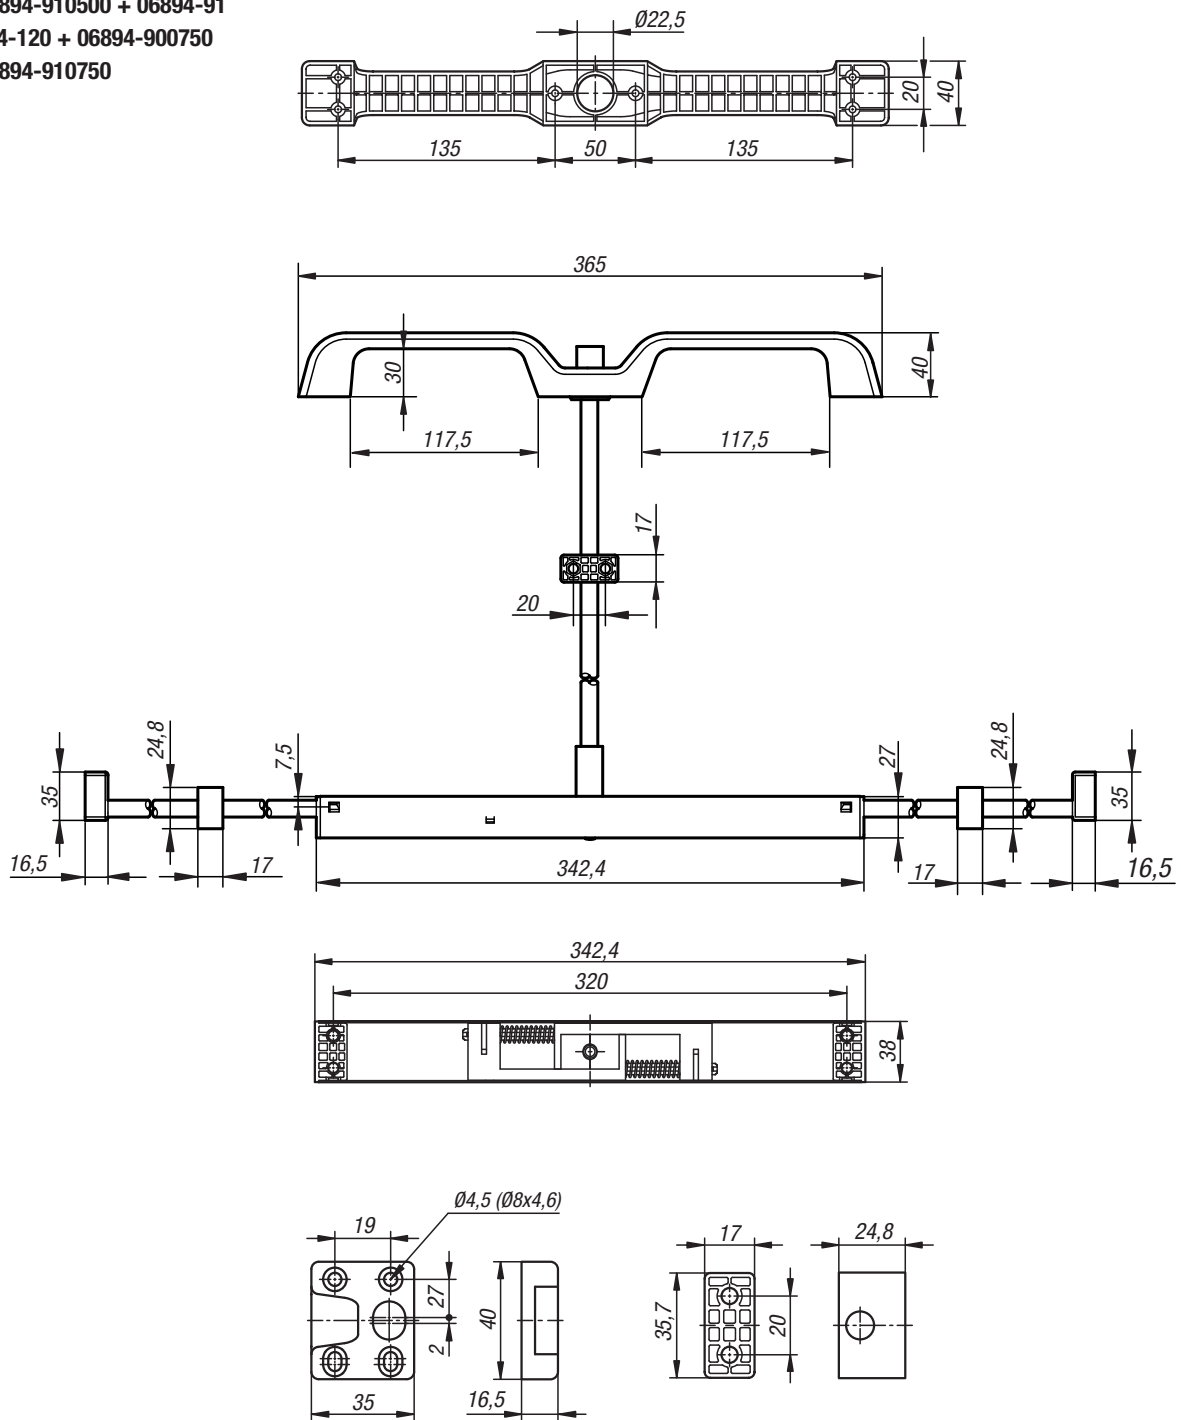

Mounting instructions 06894

06894-060
06894-120

06894-91

06894-90050
06894-900750
06894-910500
06894-910750

06894-060 + 06894-900500 or 06894-910500

06894-120 + 06894-900750 or 06894-910750

06894-060 + 06894-900500
 or 06894-910500 + 06894-91
 06894-120 + 06894-900750
 or 06894-910750

Retention and latching

Locking in the open position cannot be used for over extension slides (more that 100% extension).

 $C = (B - 122,3) / 2$
 $C < 500$
 $C > 500$

Situation-specific drilling and fastening