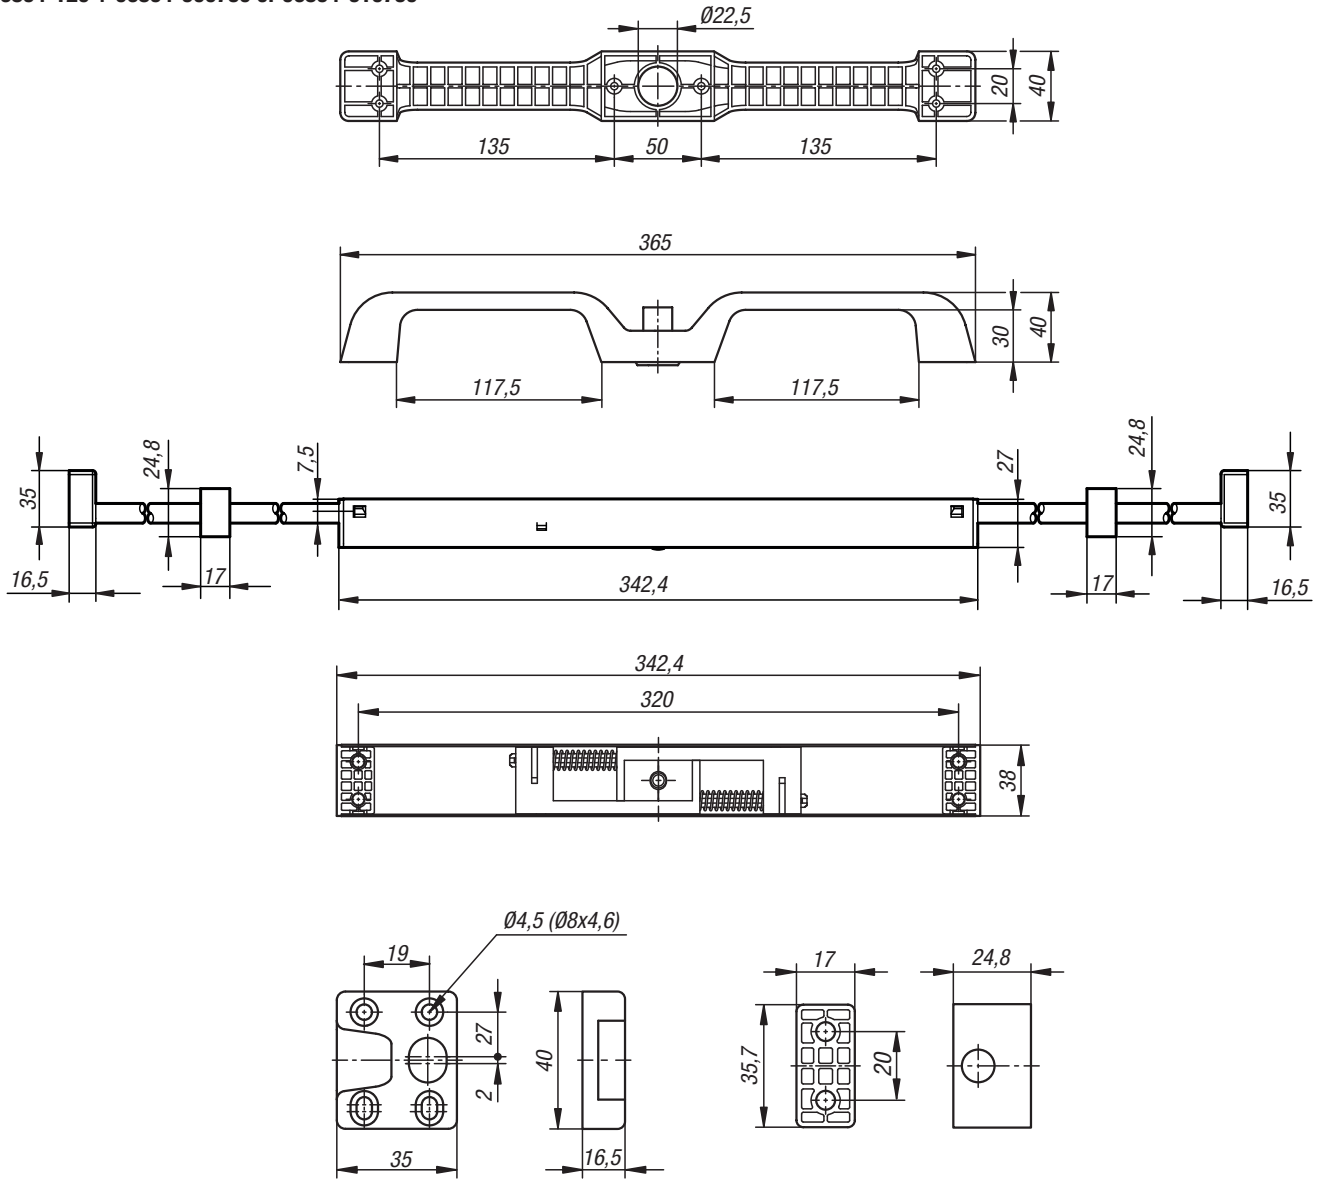

Mounting instructions 06894

06894-060
06894-120

06894-91

06894-90050
06894-900750
06894-910500
06894-910750

06894-060 + 06894-900500 or 06894-910500

06894-120 + 06894-900750 or 06894-910750

06894-060 + 06894-900500
 or 06894-910500 + 06894-91
 06894-120 + 06894-900750
 or 06894-910750

Retention and latching

Locking in the open position cannot be used for over extension slides (more that 100% extension).

 $C = (B - 122,3) / 2$
 $C < 500$
 $C > 500$

Situation-specific drilling and fastening