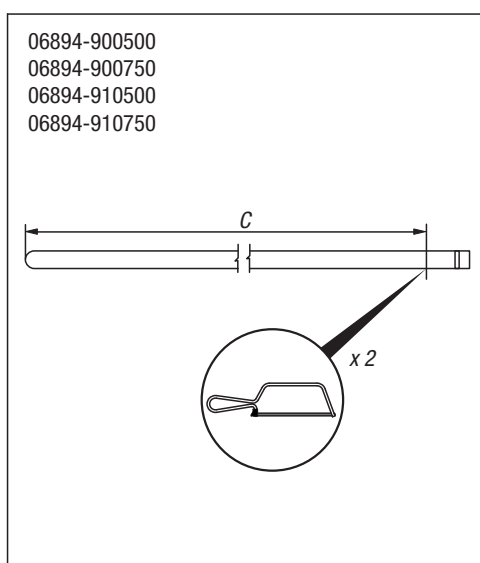

Mounting instructions 06894

06894-060
06894-120

06894-91

06894-90050
06894-900750
06894-910500
06894-910750

06894-060 + 06894-900500 or 06894-910500

06894-120 + 06894-900750 or 06894-910750

06894-060 + 06894-900500
 or 06894-910500 + 06894-91
 06894-120 + 06894-900750
 or 06894-910750

Retention and latching

Locking in the open position cannot be used for over extension slides (more that 100% extension).

 $C = (B - 122,3) / 2$
 $C < 500$
 $C > 500$

Situation-specific drilling and fastening