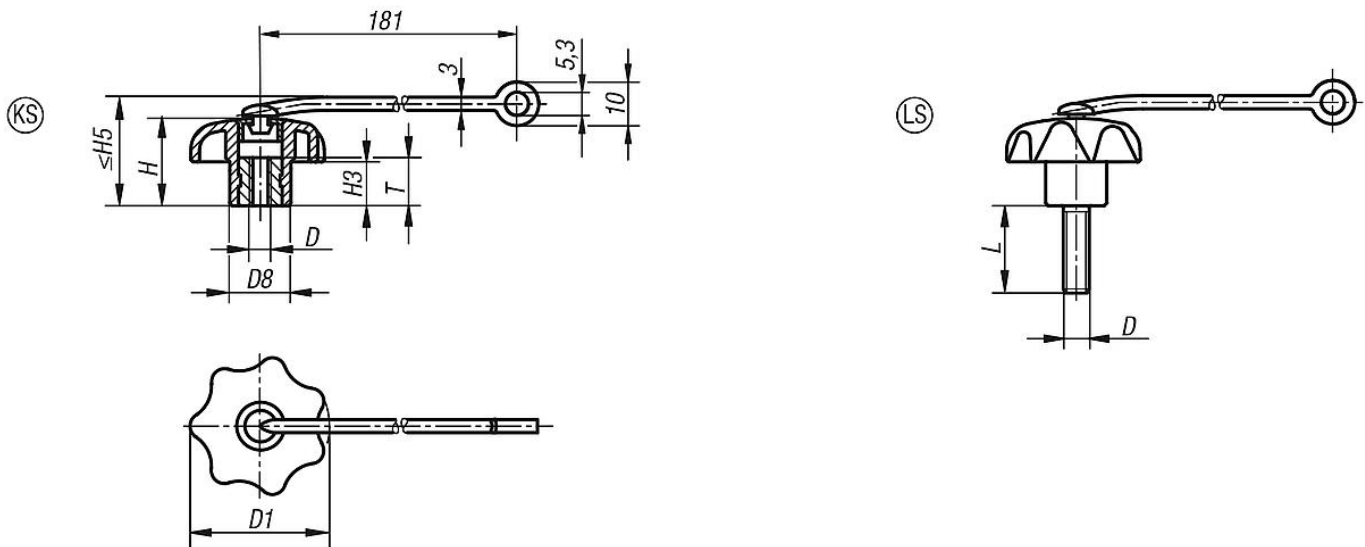

Drawings

Overview of items

Order No.	Form	Colour Cap	D	D1	D8	H	H5 max.	T	L
06220-604	KS	jet black	M4	25	12	16	22	10	-
06220-6045	KS	light grey RAL 7035	M4	25	12	16	22	10	-
06220-6046	KS	traffic red RAL 3020	M4	25	12	16	22	10	-
06220-6047	KS	colza yellow RAL 1021	M4	25	12	16	22	10	-
06220-605	KS	jet black	M5	25	12	16	22	10	-
06220-6055	KS	light grey RAL 7035	M5	25	12	16	22	10	-
06220-6056	KS	traffic red RAL 3020	M5	25	12	16	22	10	-
06220-6057	KS	colza yellow RAL 1021	M5	25	12	16	22	10	-
06220-6061	KS	jet black	M6	25	12	16	22	10	-
06220-60615	KS	light grey RAL 7035	M6	25	12	16	22	10	-
06220-60616	KS	traffic red RAL 3020	M6	25	12	16	22	10	-
06220-60617	KS	colza yellow RAL 1021	M6	25	12	16	22	10	-
06220-6051	KS	jet black	M5	32	14	20	26	10	-
06220-60515	KS	light grey RAL 7035	M5	32	14	20	26	10	-
06220-60516	KS	traffic red RAL 3020	M5	32	14	20	26	10	-
06220-60517	KS	colza yellow RAL 1021	M5	32	14	20	26	10	-
06220-606	KS	jet black	M6	32	14	20	26	10	-
06220-6065	KS	light grey RAL 7035	M6	32	14	20	26	10	-
06220-6066	KS	traffic red RAL 3020	M6	32	14	20	26	10	-
06220-6067	KS	colza yellow RAL 1021	M6	32	14	20	26	10	-
06220-608	KS	jet black	M8	40	18	25	31	14	-
06220-6085	KS	light grey RAL 7035	M8	40	18	25	31	14	-
06220-6086	KS	traffic red RAL 3020	M8	40	18	25	31	14	-
06220-6087	KS	colza yellow RAL 1021	M8	40	18	25	31	14	-
06220-6101	KS	jet black	M10	40	18	25	31	14	-
06220-61015	KS	light grey RAL 7035	M10	40	18	25	31	14	-
06220-61016	KS	traffic red RAL 3020	M10	40	18	25	31	14	-
06220-61017	KS	colza yellow RAL 1021	M10	40	18	25	31	14	-
06220-6081	KS	jet black	M8	50	22	32	38	14	-
06220-60815	KS	light grey RAL 7035	M8	50	22	32	38	14	-
06220-60816	KS	traffic red RAL 3020	M8	50	22	32	38	14	-
06220-60817	KS	colza yellow RAL 1021	M8	50	22	32	38	14	-
06220-610	KS	jet black	M10	50	22	32	38	14	-
06220-6105	KS	light grey RAL 7035	M10	50	22	32	38	14	-
06220-6106	KS	traffic red RAL 3020	M10	50	22	32	38	14	-
06220-6107	KS	colza yellow RAL 1021	M10	50	22	32	38	14	-
06220-6121	KS	jet black	M12	50	22	32	38	14	-
06220-61215	KS	light grey RAL 7035	M12	50	22	32	38	14	-
06220-61216	KS	traffic red RAL 3020	M12	50	22	32	38	14	-
06220-61217	KS	colza yellow RAL 1021	M12	50	22	32	38	14	-