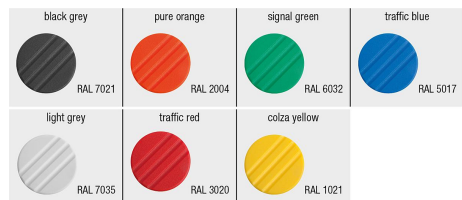

Item description/product images

Description

Material:

Black thermoplastic.

Bush grade 5.8 steel or 1.4305 stainless steel.

Version:

Steel trivalent blue passivated, stainless steel bright.

Drawings

Overview of items

Order No.	Component material	Colour Cap	D	D1	D2	D3	H	H1	T
06241-004	stainless steel	black grey RAL 7021	M4	21	12	19	21	10	10
06241-0041	stainless steel	orange RAL 2004	M4	21	12	19	21	10	10
06241-0046	stainless steel	traffic red RAL 3020	M4	21	12	19	21	10	10
06241-0042	stainless steel	signal green RAL6032	M4	21	12	19	21	10	10
06241-0047	stainless steel	colza yellow RAL 1021	M4	21	12	19	21	10	10
06241-0043	stainless steel	blue RAL5017	M4	21	12	19	21	10	10
06241-0045	stainless steel	light grey RAL 7035	M4	21	12	19	21	10	10
06241-0051	stainless steel	orange RAL 2004	M5	21	12	19	21	10	10
06241-0052	stainless steel	signal green RAL6032	M5	21	12	19	21	10	10
06241-005	stainless steel	black grey RAL 7021	M5	21	12	19	21	10	10
06241-0053	stainless steel	blue RAL5017	M5	21	12	19	21	10	10
06241-0057	stainless steel	colza yellow RAL 1021	M5	21	12	19	21	10	10
06241-0055	stainless steel	light grey RAL 7035	M5	21	12	19	21	10	10
06241-0056	stainless steel	traffic red RAL 3020	M5	21	12	19	21	10	10
06241-0067	stainless steel	colza yellow RAL 1021	M6	25	14	23	25	12	10
06241-0065	stainless steel	light grey RAL 7035	M6	25	14	23	25	12	10
06241-0063	stainless steel	blue RAL5017	M6	25	14	23	25	12	10