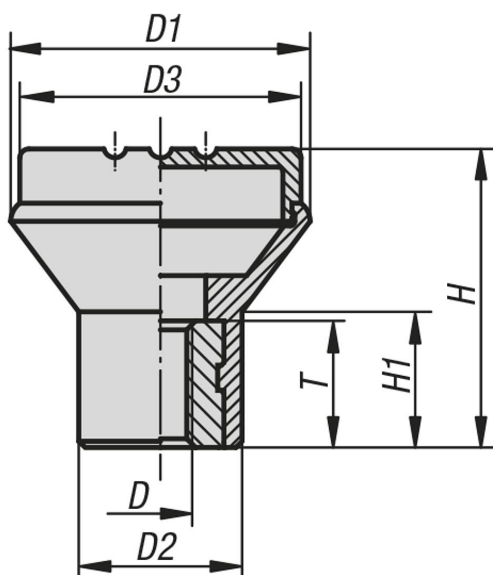

Item description/product images

Description

Material:

Black thermoplastic.

Bush grade 5.8 steel or 1.4305 stainless steel.

Version:

Steel trivalent blue passivated, stainless steel bright.

Drawings

Overview of items

Order No.	Component material	Colour Cap	D	D1	D2	D3	H	H1	T
06241-004	stainless steel	black grey RAL 7021	M4	21	12	19	21	10	10
06241-0041	stainless steel	orange RAL 2004	M4	21	12	19	21	10	10
06241-0046	stainless steel	traffic red RAL 3020	M4	21	12	19	21	10	10
06241-0042	stainless steel	signal green RAL6032	M4	21	12	19	21	10	10
06241-0047	stainless steel	colza yellow RAL 1021	M4	21	12	19	21	10	10
06241-0043	stainless steel	blue RAL5017	M4	21	12	19	21	10	10
06241-0045	stainless steel	light grey RAL 7035	M4	21	12	19	21	10	10
06241-0051	stainless steel	orange RAL 2004	M5	21	12	19	21	10	10
06241-0052	stainless steel	signal green RAL6032	M5	21	12	19	21	10	10
06241-005	stainless steel	black grey RAL 7021	M5	21	12	19	21	10	10
06241-0053	stainless steel	blue RAL5017	M5	21	12	19	21	10	10
06241-0057	stainless steel	colza yellow RAL 1021	M5	21	12	19	21	10	10
06241-0055	stainless steel	light grey RAL 7035	M5	21	12	19	21	10	10
06241-0056	stainless steel	traffic red RAL 3020	M5	21	12	19	21	10	10
06241-0067	stainless steel	colza yellow RAL 1021	M6	25	14	23	25	12	10
06241-0065	stainless steel	light grey RAL 7035	M6	25	14	23	25	12	10
06241-0063	stainless steel	blue RAL5017	M6	25	14	23	25	12	10