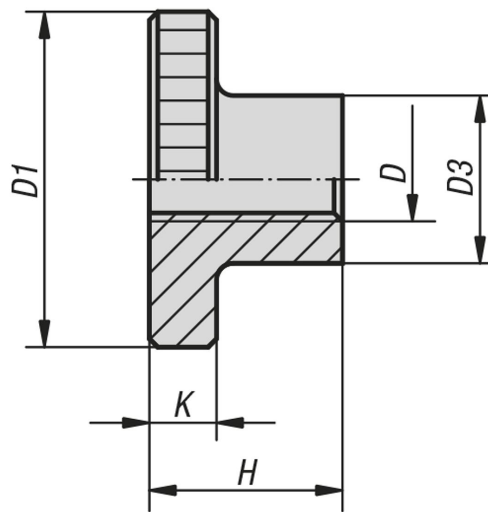

Item description/product images

Description

Material:

Steel 1.0718.
Stainless steel 1.4305.

Version:

Steel black oxidised.
Stainless steel bright.

Note:

M12 high knurled nuts are not included in the official standards sheet.

Drawings

Overview of items

Order No.	Main material	D	D1	D3	H	K
06110-04	steel	M4	16	8	9,5	3,5
06110-05	steel	M5	20	10	11,5	4
06110-06	steel	M6	24	12	15	5
06110-08	steel	M8	30	16	18	6
06110-10	steel	M10	36	20	23	8
06110-12	steel	M12	36	20	23	8
06110-042	stainless steel	M4	16	8	9,5	3,5
06110-052	stainless steel	M5	20	10	11,5	4
06110-062	stainless steel	M6	24	12	15	5
06110-082	stainless steel	M8	30	16	18	6
06110-102	stainless steel	M10	36	20	23	8
06110-122	stainless steel	M12	36	20	23	8