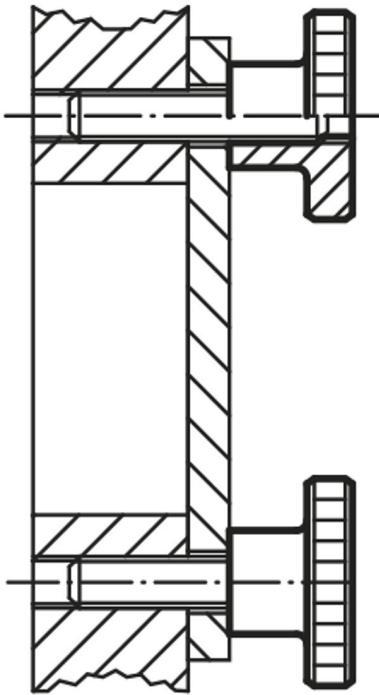

Item description/product images

Description

Material:

Steel 1.0718.
Stainless steel 1.4305.

Version:

Steel black oxidised.
Stainless steel bright.

Note:

M12 high knurled nuts are not included in the official standards sheet.

Drawings

Overview of items

Order No.	Main material	D	D1	D3	H	K
06110-04	steel	M4	16	8	9,5	3,5
06110-05	steel	M5	20	10	11,5	4
06110-06	steel	M6	24	12	15	5
06110-08	steel	M8	30	16	18	6
06110-10	steel	M10	36	20	23	8
06110-12	steel	M12	36	20	23	8
06110-042	stainless steel	M4	16	8	9,5	3,5
06110-052	stainless steel	M5	20	10	11,5	4
06110-062	stainless steel	M6	24	12	15	5
06110-082	stainless steel	M8	30	16	18	6
06110-102	stainless steel	M10	36	20	23	8
06110-122	stainless steel	M12	36	20	23	8