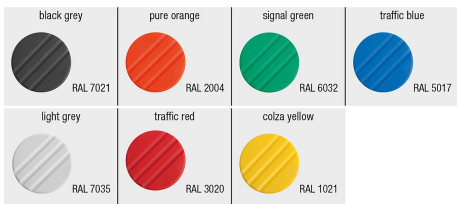

Item description/product images

Drawings