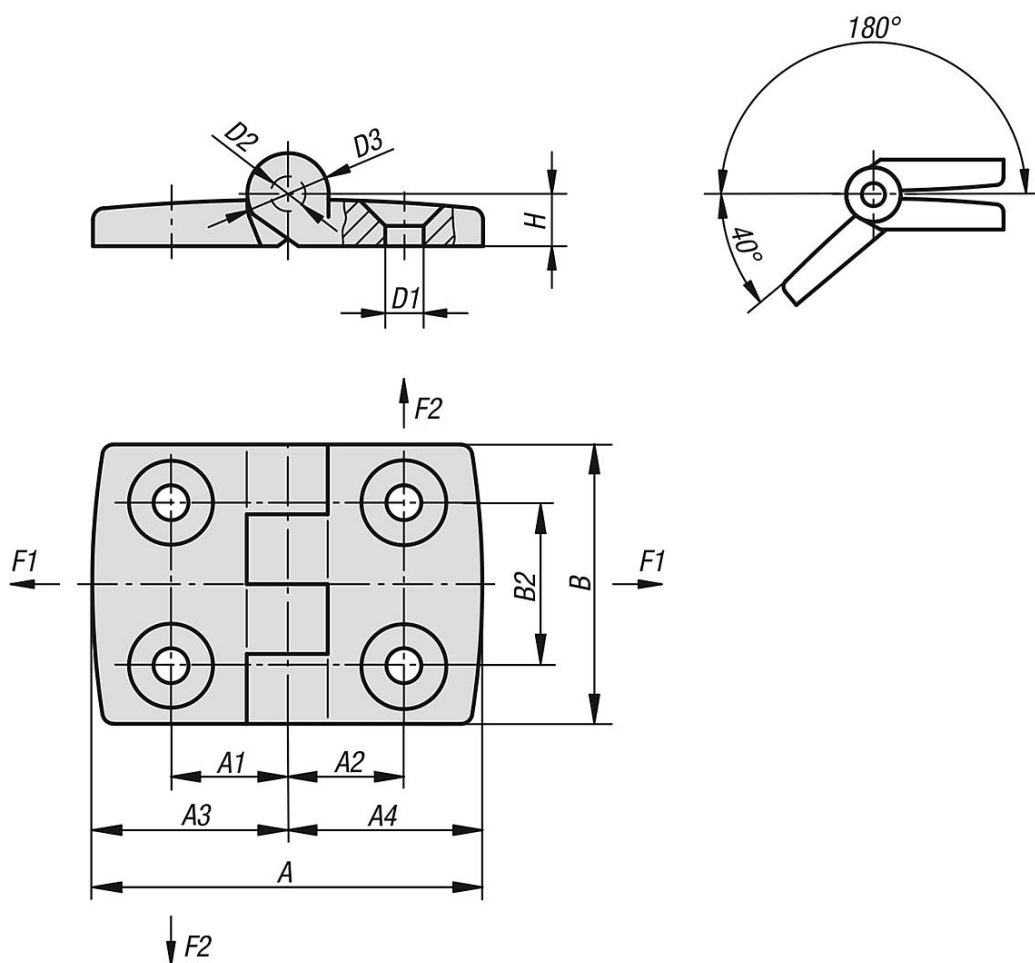

Drawings

Overview of items

Order No.	A	A1	A2	A3	A4	B	B2	D1	D2	D3	H	F1 N	F2 N
27852-201212	39	11,5	11,5	19,5	19,5	30	14	4,2	3	8	5,5	400	200
27852-251515	52	15	15	26	26	48	28	6,6	6	14	9	625	425
27852-251518	55,5	15	17,5	26	29,5	48	28	6,6	6	14	9	700	500
27852-251520	61,5	15	20	26	35,5	48	28	6,6	6	14	9	700	400
27852-251523	64,5	15	22,5	26	38,5	48	28	6,6	6	14	9	800	350
27852-251525	69,5	15	25	26	43,5	48	28	6,6	6	14	9	800	325
27852-251528	74,5	15	27,5	26	48,5	48	28	6,6	6	14	9	800	320
27852-251533	83,5	15	32,5	26	57,5	48	28	6,6	6	14	9	800	240
27852-301818	59	17,5	17,5	29,5	29,5	48	28	6,6	6	14	9	700	400
27852-301820	65	17,5	20	29,5	35,5	48	28	6,6	6	14	9	700	400
27852-301823	68	17,5	22,5	29,5	38,5	48	28	6,6	6	14	9	750	450
27852-301825	73	17,5	25	29,5	43,5	48	28	6,6	6	14	9	750	450
27852-301828	78	17,5	27,5	29,5	48,5	48	28	6,6	6	14	9	900	425
27852-301833	87	17,5	32,5	29,5	57,5	48	28	6,6	6	14	9	850	200
27852-352020	71	20	20	35,5	35,5	48	28	6,6	6	14	9	700	400
27852-352023	74	20	22,5	35,5	38,5	48	28	6,6	6	14	9	750	450
27852-352025	79	20	25	35,5	43,5	48	28	6,6	6	14	9	750	450
27852-352028	84	20	27,5	35,5	48,5	48	28	6,6	6	14	9	800	425
27852-352033	93	20	32,5	35,5	57,5	48	28	6,6	6	14	9	800	175
27852-402323	77	22,5	22,5	38,5	38,5	48	28	6,6	6	14	9	750	450
27852-402325	82	22,5	25	38,5	43,5	48	28	6,6	6	14	9	750	450
27852-402328	87	22,5	27,5	38,5	48,5	48	28	6,6	6	14	9	800	425
27852-402333	96	22,5	32,5	38,5	57,5	48	28	6,6	6	14	9	850	175
27852-452525	87	25	25	43,5	43,5	48	28	6,6	6	14	9	750	450
27852-452528	92	25	27,5	43,5	48,5	48	28	6,6	6	14	9	800	425