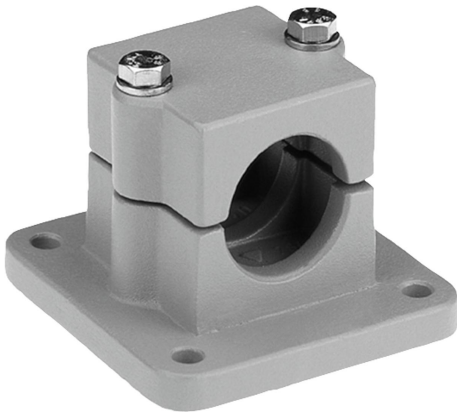

Item description/product images

Description

Material:

Cast aluminium.
Screws and nuts steel.

Version:

Vibratory ground.
Screws and nuts electro zinc-plated.

On request:

Clamping levers for tightening and other diameters.

Accessory:

- Round and square tubes 29050

Drawings

Overview of items

Order No.	A	B	C	D	E	G	H	K	L	M	N	R	S
29014-5220	20,2	7	30	45	45	75	57	62	52,5	75	10	46	M8x50
29014-5225	25,2	7	30	45	45	75	57	62	52,5	75	10	46	M8x50
29014-5230	30,2	7	30	45	45	75	57	62	52,5	75	10	46	M8x50
29014-5240	40,2	9	40	60	60	100	76	75	70	100	10	57	M8x70