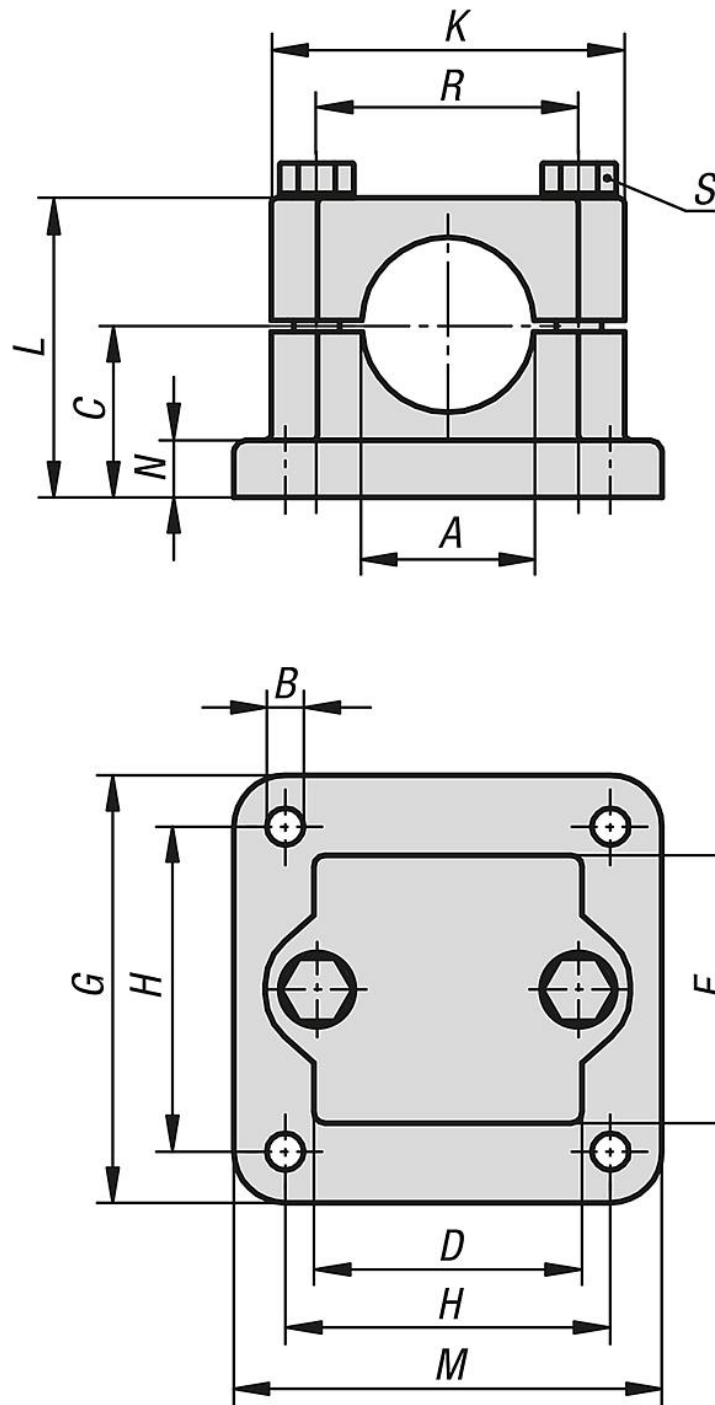

Item description/product images

Description

Material:

Cast aluminium.
Screws and nuts steel.

Version:

Vibratory ground.
Screws and nuts electro zinc-plated.

On request:

Clamping levers for tightening and other diameters.

Accessory:

- Round and square tubes 29050

Drawings

Overview of items

Order No.	A	B	C	D	E	G	H	K	L	M	N	R	S
29014-5220	20,2	7	30	45	45	75	57	62	52,5	75	10	46	M8x50
29014-5225	25,2	7	30	45	45	75	57	62	52,5	75	10	46	M8x50
29014-5230	30,2	7	30	45	45	75	57	62	52,5	75	10	46	M8x50
29014-5240	40,2	9	40	60	60	100	76	75	70	100	10	57	M8x70