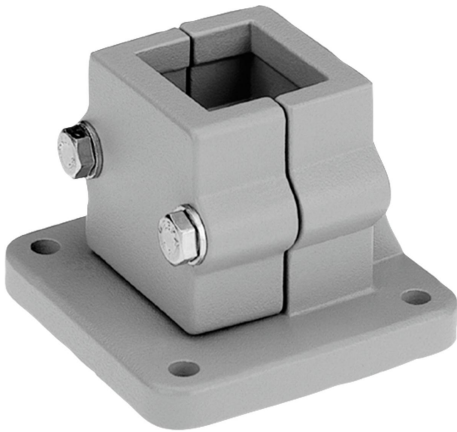

Item description/product images

Description

Material:

Cast aluminium.
Screws and nuts steel.

Version:

Vibratory ground.
Screws and nuts electro zinc-plated.

On request:

Lever for locking and other sizes for square tube.

Accessory:

- Round and square tubes 29050

Drawings

Overview of items

Order No.	A	B	C	D	E	F	G	H	K	L	M	N	P	Q	R	S
29012-5230	30,3	7	62	45	45	5	75	57	57	56	75	10	33,5	25	46	M8x45
29012-5240	40,4	9	75	60	60	5	100	76	76	73	100	12	43	32	57	M8x60