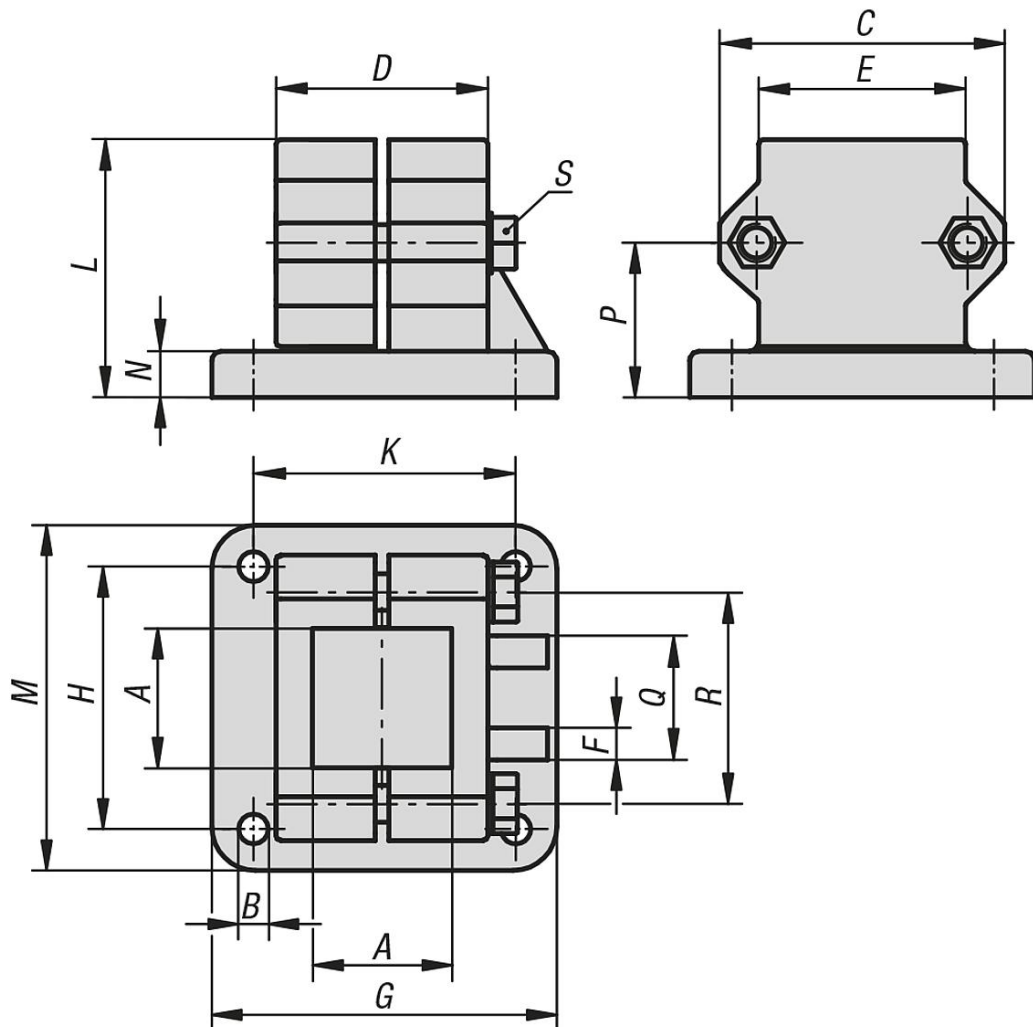

Item description/product images

Description

Material:

Cast aluminium.
Screws and nuts steel.

Version:

Vibratory ground.
Screws and nuts electro zinc-plated.

On request:

Lever for locking and other sizes for square tube.

Accessory:

- Round and square tubes 29050

Drawings

Overview of items

Order No.	A	B	C	D	E	F	G	H	K	L	M	N	P	Q	R	S
29012-5230	30,3	7	62	45	45	5	75	57	57	56	75	10	33,5	25	46	M8x45
29012-5240	40,4	9	75	60	60	5	100	76	76	73	100	12	43	32	57	M8x60