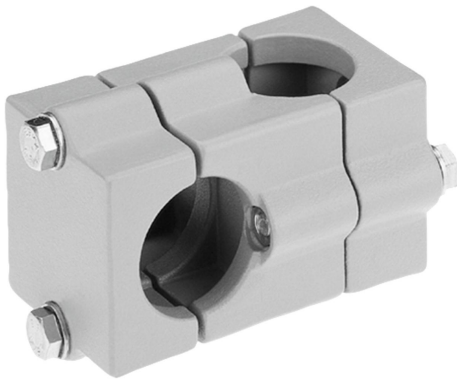

Item description/product images

Description

Material:

Cast aluminium.
Screws and nuts steel.

Version:

Vibratory ground.
Screws and nuts electro zinc-plated.

On request:

Clamping levers for tightening and other diameters.

Accessory:

- Round and square tubes 29050

Drawings

Overview of items

Order No.	A	B	C	D	E	G	H	K	L	M	R	S
29000-523030	30,2	30,2	38	45	45	44	64	64	83	44	46	M8x45

Overview of items

Order No.	A	B	C	D	E	G	H	K	L	M	R	S
29000-524040	40,2	40,2	50	60	60	61	75	75	111	61	57	M8x60