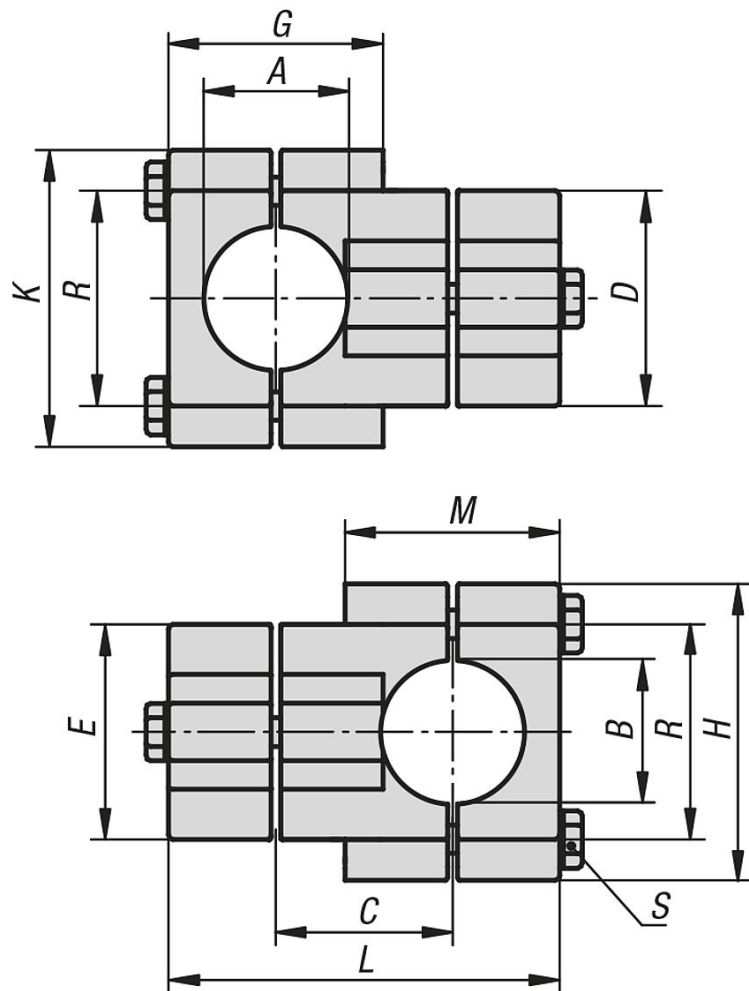

Item description/product images

Description

Material:

Cast aluminium.
Screws and nuts steel.

Version:

Vibratory ground.
Screws and nuts electro zinc-plated.

On request:

Clamping levers for tightening and other diameters.

Accessory:

- Round and square tubes 29050

Drawings

Overview of items

Order No.	A	B	C	D	E	G	H	K	L	M	R	S
29000-523030	30,2	30,2	38	45	45	44	64	64	83	44	46	M8x45

Overview of items

Order No.	A	B	C	D	E	G	H	K	L	M	R	S
29000-524040	40,2	40,2	50	60	60	61	75	75	111	61	57	M8x60