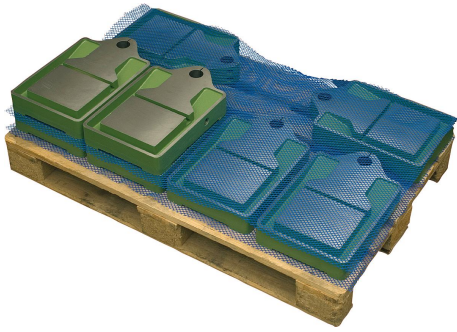

Item description/product images

Description

Material:

Polyethylene

Note:

Effective protection for surfaces and delicate goods. Very resistant to external influences and environmentally friendly (recyclable). Cut to size as required.

Overview of items

Order No.	Version 1	Version 2	LB=Dimensions	Mesh size	Mat thickness	Colour	G=Weight g/m
96510-07500950	for transport	-	750x950 mm	11x11 mm	3,8 mm	blue	640
96510-078011804	for transport	-	780x1180 mm	4X4 mm	3,7 mm	black	900
96510-078011806	for transport	-	780x1180 mm	6x6 mm	2,8 mm	black	460
96510-07501000007	for transport	-	750x100000 mm	7x7 mm	2,2 mm	blue	200
96510-07507500010	for transport	-	750x75000 mm	10x10 mm	3 mm	white	410
96510-07505000011	for transport	-	750x50000 mm	11x11 mm	3,8 mm	blue	640
96510-120030000206	for parts cleaning	for chemical solutions	1200x30000 mm	6x6 mm	2,8 mm	white	450
96510-102050000203	for parts cleaning	for aqueous solutions	1020x50000 mm	3x3 mm	2 mm	white	450
96510-081050000208	for parts cleaning	for aqueous solutions	810x50000 mm	8x8 mm	3,1 mm	black	610
96510-118025000104	non-slip	-	1180x25000 mm	4x6 mm	1,8 mm	colourless	460
96510-118025000106	non-slip	-	1180x25000 mm	6x6 mm	3,3 mm	colourless	410