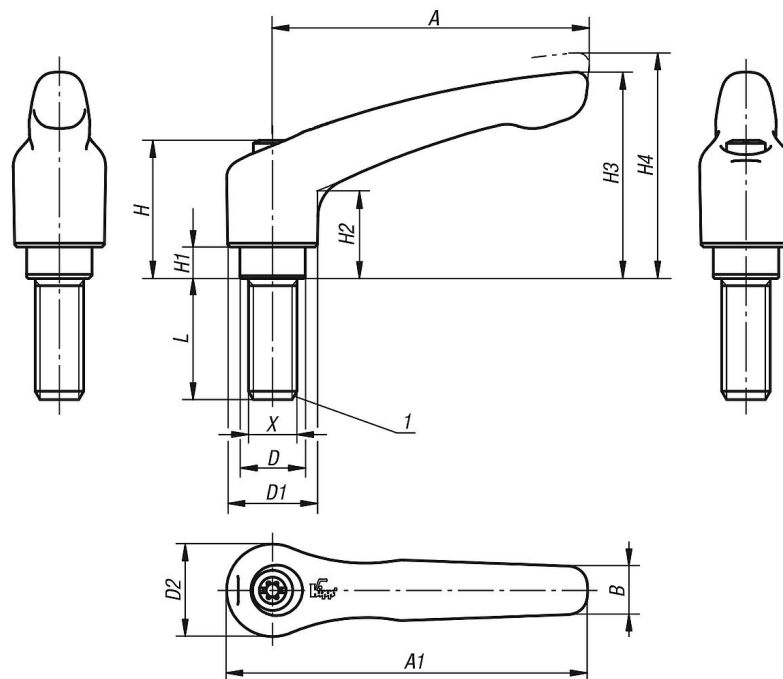

Drawings

Overview of items