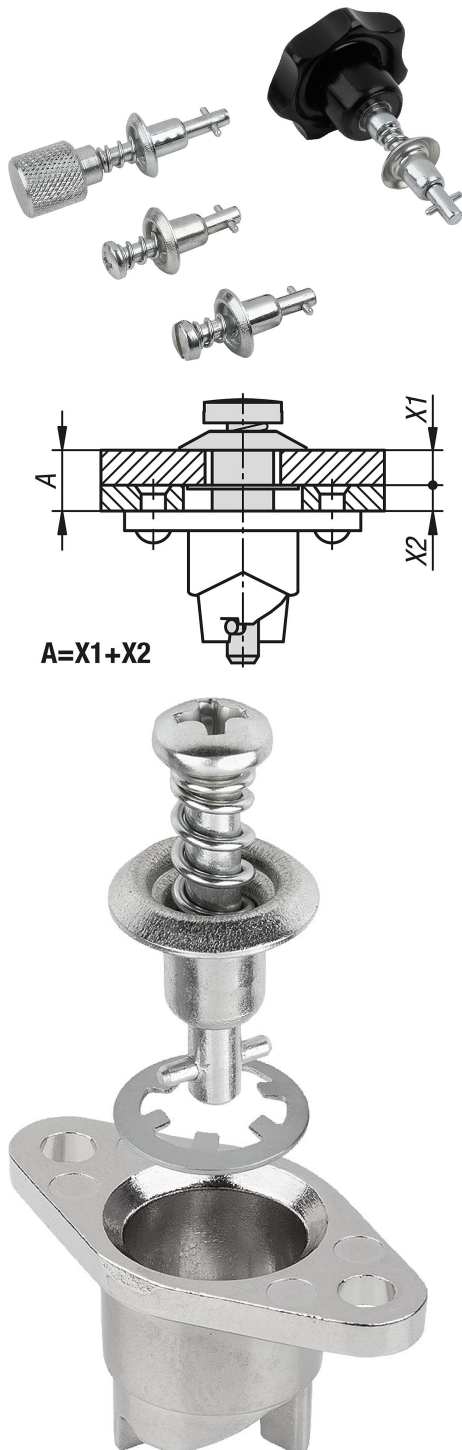

Item description/product images

**Description****Material:**

Steel.

Version:

Electro zinc-plated.

Note:

Quarter-turn latches for securely holding and locking hatches, container lids, machine covers and similar. The lock is closed or opened by turning it through 90°. This moves the cross pin in the locking bolt through a curve in the bottom part of the lock, thus tensioning the spring. At the end point of the curve there is a little recess in which the cross pin engages. The pretensioning force generated in the lock by the spring ensures that the connection is held securely despite any vibrations.

All components in the locking system (locking bolt, retaining washer and bottom part) are captive components which are joined to the cover or the frame.

They are operated through a slot, cross slot, or without tools using a knurled knob or star grip.

The quarter turn latch always consists of a 1/4 turn lock, retaining washer and lock bottom part.

(Please order the retaining washer and lock bottom part separately).

Technical data:

Maximum tractive force 1300 N.

Assembly:

A hole of 8 mm is drilled through the cover, the bolt with cross pin are pushed through and secured to the retaining washer from the rear. A 13 mm centre hole is drilled in the frame, with two mounting holes which depend on the hole pattern in the bottom part.