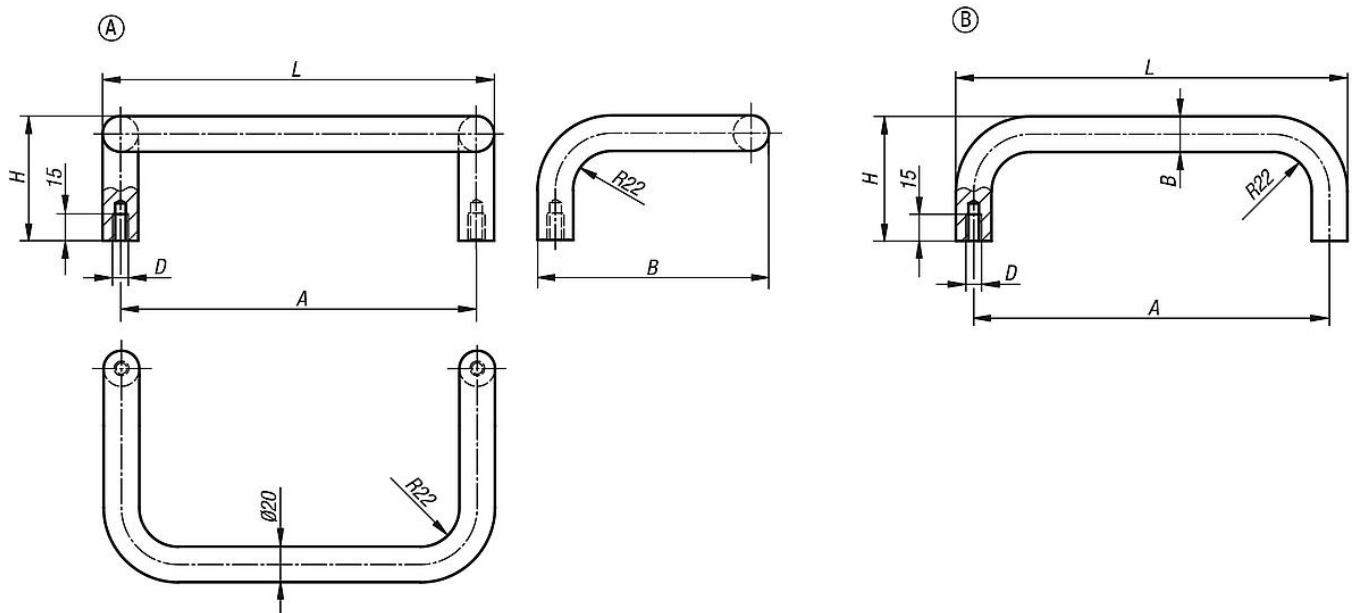

Item description/product images

Description

Material:

Round steel

Version:

Ground, brushed and matt-chromed or black powder-coated with fine texture

Note:

Available as straight or right-angled handle.

Drawings

Overview of items

Order No.	Form	Main colour	A	B	D	H	L	Load capacity N
06946-200081	A	matt chromed	200	130	M8	70	220	1000
06946-350081	A	matt chromed	350	130	M8	70	370	1000
06946-200082	A	black powder-coated	200	130	M8	70	220	1000
06946-350082	A	black powder-coated	350	130	M8	70	370	1000
06946-200083	B	matt chromed	200	20	M8	70	220	1000
06946-250083	B	matt chromed	250	20	M8	70	270	1000
06946-300083	B	matt chromed	300	20	M8	70	320	1000
06946-350083	B	matt chromed	350	20	M8	70	370	1000
06946-200084	B	black powder-coated	200	20	M8	70	220	1000
06946-250084	B	black powder-coated	250	20	M8	70	270	1000
06946-300084	B	black powder-coated	300	20	M8	70	320	1000
06946-350084	B	black powder-coated	350	20	M8	70	370	1000