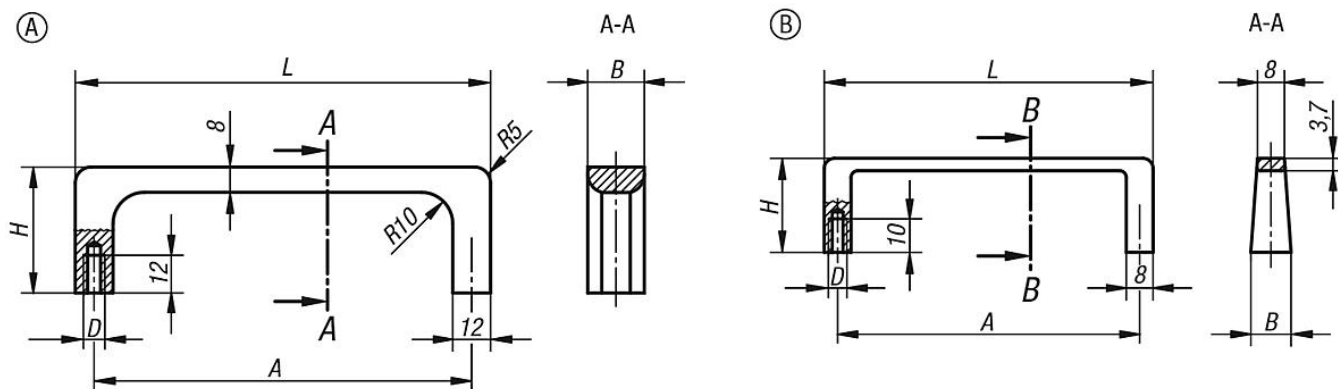

Item description/product images

Description

Material:

Profile aluminium EN AW-6060

Version:

Matt-finished, anodised black or natural tone.

Drawings

Overview of items

Order No.	Form	Main colour	A	B	D	H	L	Load capacity N
06929-12001	A	black	120	18	M6	40	132	500
06929-09001	B	black	90	12	M5	28	98	300
06929-12003	A	natural	120	18	M6	40	132	500
06929-09003	B	natural	90	12	M5	28	98	300