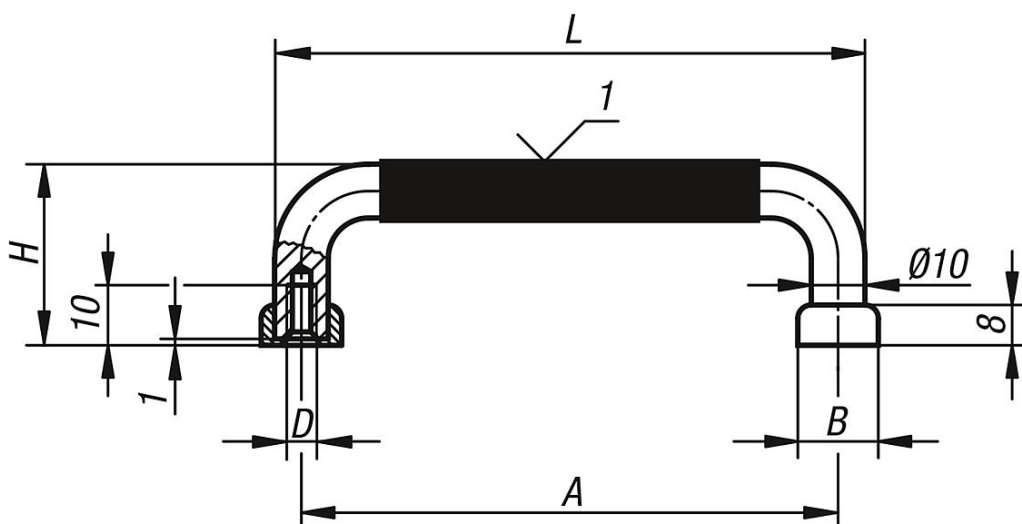

Overview of items

Order No.	A	B	D	H	L	Load capacity N
06919-05505	55	14	M5	41	65	1000
06919-08805	88	14	M5	41	98	1000
06919-10005	100	14	M5	41	110	1000
06919-10205	102	14	M5	41	112	1000
06919-11505	115	14	M5	41	125	1000
06919-12005	120	14	M5	41	130	1000
06919-13605	136	14	M5	41	146	1000
06919-18005	180	14	M5	41	190	1000
06919-20005	200	14	M5	41	210	1000
06919-23505	235	14	M5	41	245	1000
06919-25005	250	14	M5	41	260	1000