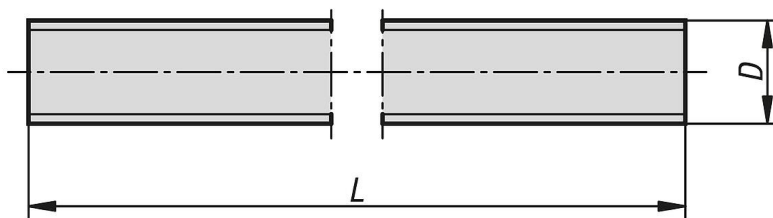

Item description/product images

Description

Material:

Steel or stainless steel A2.

Version:

Grade 4.6, electro zinc-plated.

Grade 8.8 bright or electro zinc-plated.

Bright stainless steel.

Note:

Threaded rods are only available in 1000 mm lengths.

Threaded rods size M3 and M4 may be slightly bent when delivered.

The blank version may, for technical reasons have a grey to black surface.

Drawings

Overview of items

Order No.	Main material	Surface finish body	Version 1	Grade	D	L
07640-031	steel	galvanised	RH thread	4.6	M3	1000
07640-041	steel	galvanised	RH thread	4.6	M4	1000
07640-051	steel	galvanised	RH thread	4.6	M5	1000
07640-061	steel	galvanised	RH thread	4.6	M6	1000
07640-081	steel	galvanised	RH thread	4.6	M8	1000
07640-101	steel	galvanised	RH thread	4.6	M10	1000
07640-121	steel	galvanised	RH thread	4.6	M12	1000
07640-161	steel	galvanised	RH thread	4.6	M16	1000
07640-201	steel	galvanised	RH thread	4.6	M20	1000
07640-241	steel	galvanised	RH thread	4.6	M24	1000
07640-301	steel	galvanised	RH thread	4.6	M30	1000
07640-361	steel	galvanised	RH thread	4.6	M36	1000
07640-1041	steel	galvanised	LH thread	4.6	M4	1000
07640-1051	steel	galvanised	LH thread	4.6	M5	1000
07640-1061	steel	galvanised	LH thread	4.6	M6	1000
07640-1081	steel	galvanised	LH thread	4.6	M8	1000
07640-1101	steel	galvanised	LH thread	4.6	M10	1000
07640-1121	steel	galvanised	LH thread	4.6	M12	1000
07640-1161	steel	galvanised	LH thread	4.6	M16	1000
07640-1201	steel	galvanised	LH thread	4.6	M20	1000
07640-1241	steel	galvanised	LH thread	4.6	M24	1000
07640-1301	steel	galvanised	LH thread	4.6	M30	1000
07640-05	steel	bright	RH thread	8.8	M5	1000
07640-06	steel	bright	RH thread	8.8	M6	1000
07640-08	steel	bright	RH thread	8.8	M8	1000
07640-10	steel	bright	RH thread	8.8	M10	1000
07640-12	steel	bright	RH thread	8.8	M12	1000
07640-14	steel	bright	RH thread	8.8	M14	1000
07640-16	steel	bright	RH thread	8.8	M16	1000
07640-18	steel	bright	RH thread	8.8	M18	1000