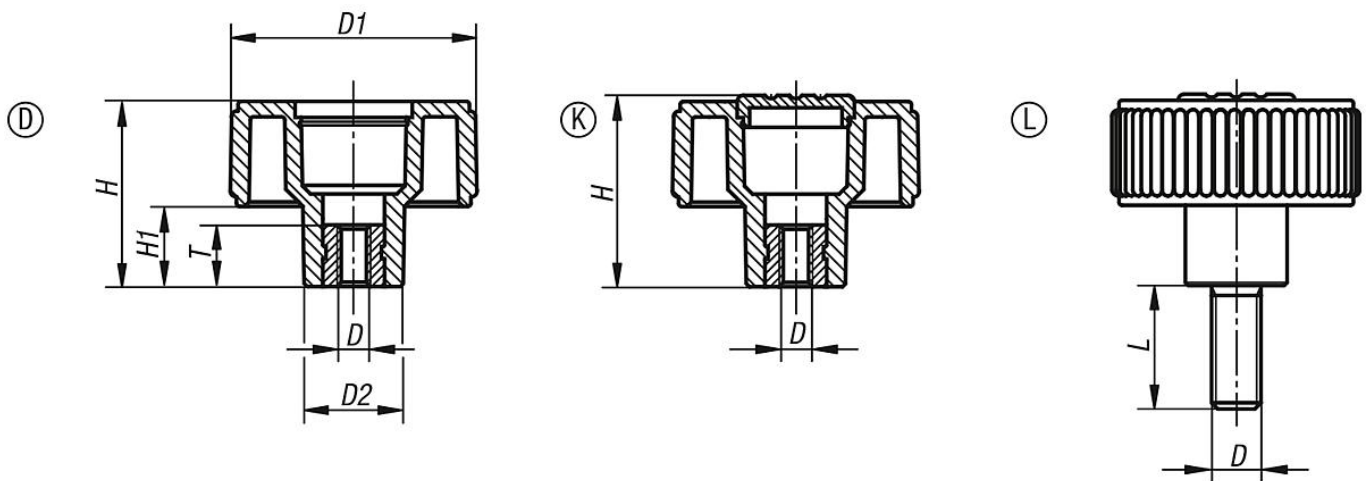

## Description

**Material:**

Thermoplastic, black grey.  
Bush and screw stainless steel 1.4305.

**Version:**

Stainless steel bright.

**Note:**

For the inch series, dimension D is in inches, all other dimensions are in mm.

**Drawing reference:**

Form D: tapped bush without cap

Form K: tapped bush with cap

Form L: external thread

Item description/product images

Drawings

Overview of items

Knurled Wheels, components in stainless steel, internal thread, inch