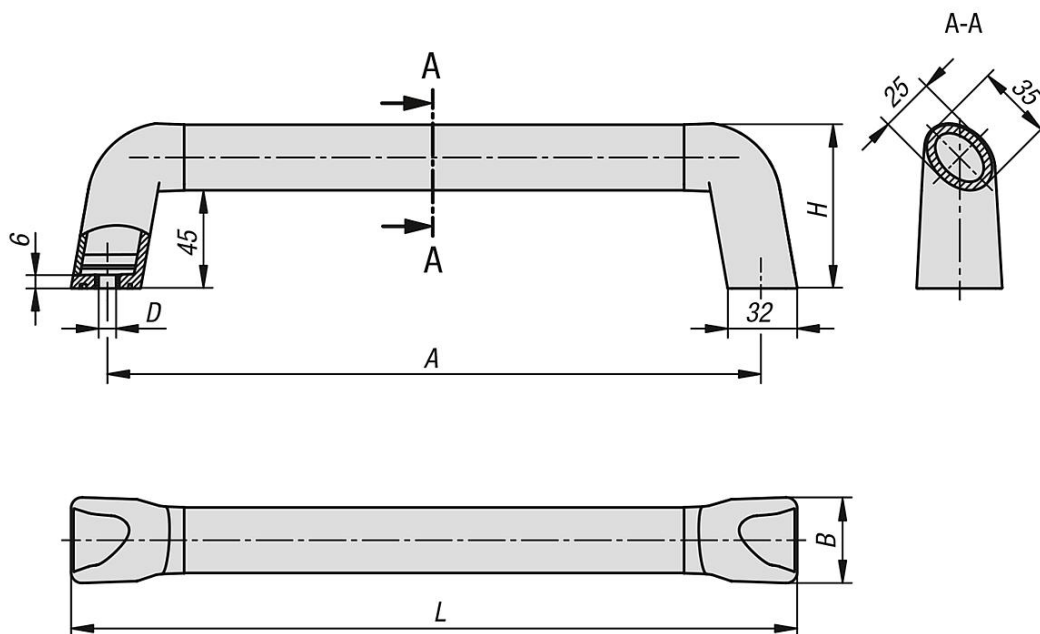

Overview of items

Order No.	Colour Oval grip	Surface finish body	Colour Cover	A	B	D	H	L	Load capacity N
06948-01-1801	black grey	powder-coated	black grey RAL 7021	180	39,2	8	75,5	213,4	1000
06948-01-2001	black grey	powder-coated	black grey RAL 7021	200	39,2	8	75,5	233,4	1000
06948-01-2501	black grey	powder-coated	black grey RAL 7021	250	39,2	8	75,5	283,4	1000
06948-01-3001	black grey	powder-coated	black grey RAL 7021	300	39,2	8	75,5	333,4	1000