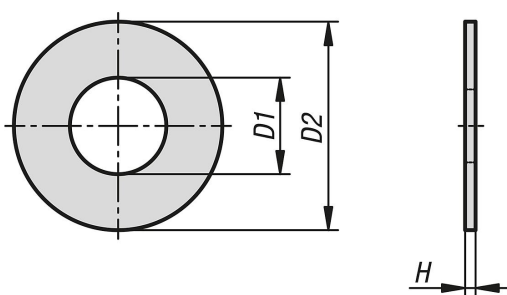

## Description

**Material:**

Steel.

**Version:**

Bright.

**Note:**

With shim washers, an existing axial backlash can be significantly reduced. They are available with a thicknesses from 0.1 mm. Any thicknesses can be made by combining several shim washers.

## Drawings