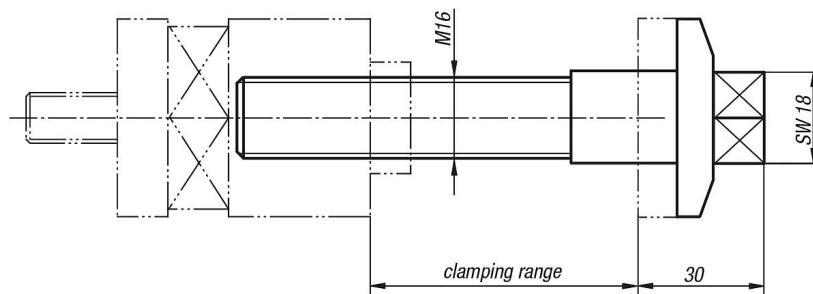

## Item description/product images

## Description

**Material:**  
Carbon steel.

**Version:**  
Black oxidised.

**Note:**  
The clamping screw can be used to extend the clamping range of the clamping bolt.

## Overview of items

Order No.	Clamp range
04395-4067	40-67
04395-6587	65-87