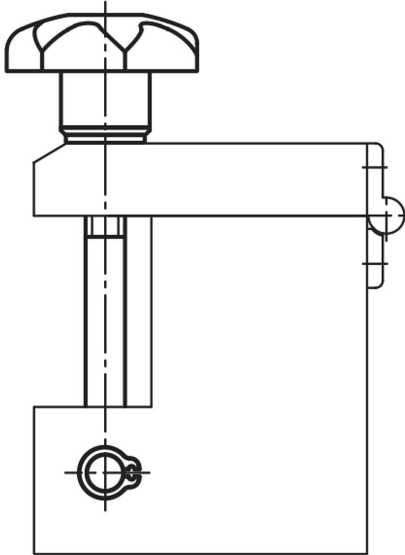

Item description/product images

Description

Material:

Star grip thermoplastic.
Bush steel.
Washer steel 140 HV.
Eye bolt steel grade 8.8.
Hinge pin steel 1.1181.

Version:

Star grip black.
Bush trivalent blue passivated
Washer bright.
Eye bolt black oxidised.
Hinge pins tempered, ground and bright.

Note:

The swing screws are supplied unassembled.
Suitable circlips are enclosed.

Drawings

Overview of items

Order No.	D	D1	D2	D3	D4	H	H1	H2	L	L1	L2 min.	L2 max.	S
05660-06050	M6	6	14	32	12	20	10	1,6	22	17	32	44	7
05660-06075	M6	6	14	32	12	20	10	1,6	22	17	57	69	7
05660-08050	M8	8	18	40	16	24	13	1,6	30	25	28	42	9
05660-08075	M8	8	18	40	16	24	13	1,6	30	25	53	67	9
05660-10075	M10	10	20	50	20	31	17	2	37	32	49	65	12
05660-10100	M10	10	20	50	20	31	17	2	37	32	74	90	12