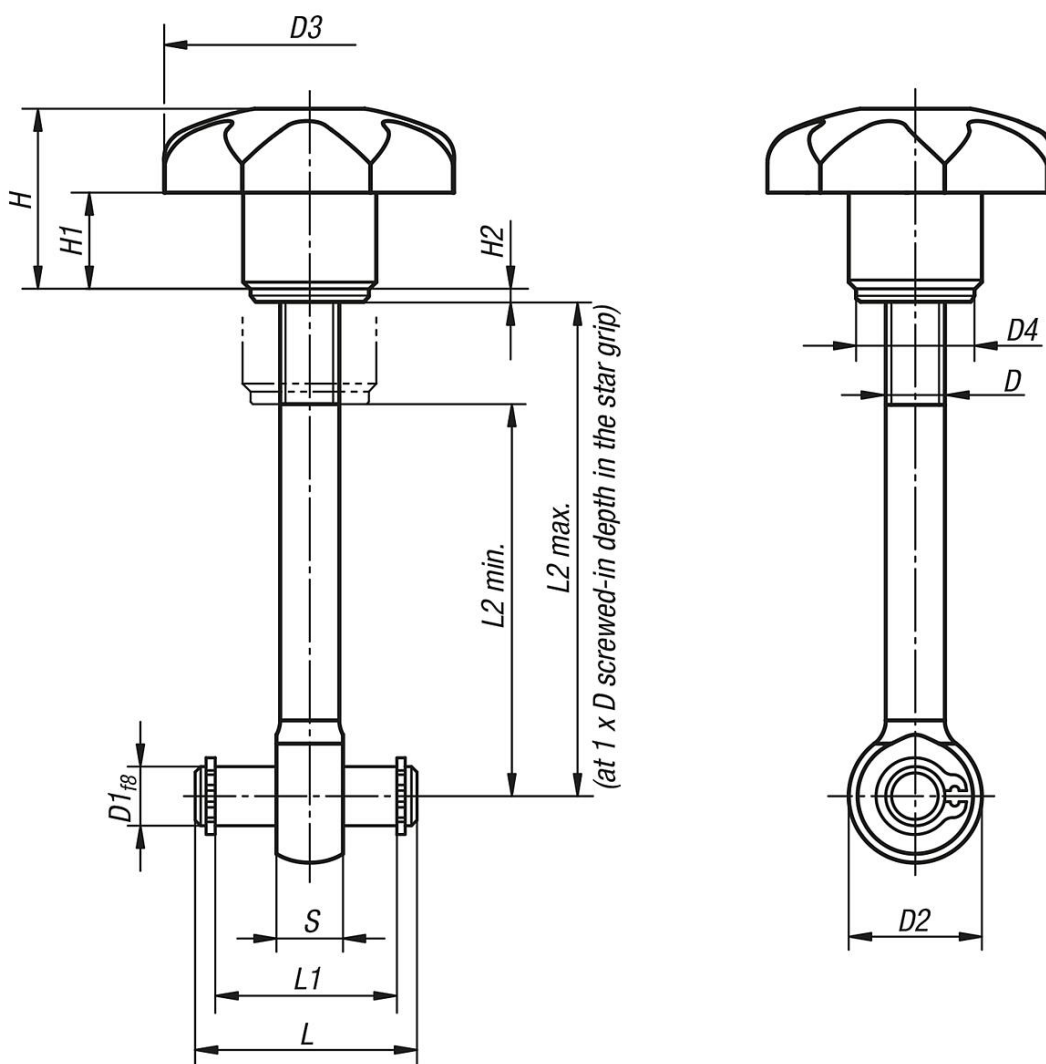

Item description/product images

Description

Material:

Star grip thermoplastic.
Bush steel.
Washer steel 140 HV.
Eye bolt steel grade 8.8.
Hinge pin steel 1.1181.

Version:

Star grip black.
Bush trivalent blue passivated
Washer bright.
Eye bolt black oxidised.
Hinge pins tempered, ground and bright.

Note:

The swing screws are supplied unassembled.
Suitable circlips are enclosed.

Drawings

Overview of items

Order No.	D	D1	D2	D3	D4	H	H1	H2	L	L1	L2 min.	L2 max.	S
05660-06050	M6	6	14	32	12	20	10	1,6	22	17	32	44	7
05660-06075	M6	6	14	32	12	20	10	1,6	22	17	57	69	7
05660-08050	M8	8	18	40	16	24	13	1,6	30	25	28	42	9
05660-08075	M8	8	18	40	16	24	13	1,6	30	25	53	67	9
05660-10075	M10	10	20	50	20	31	17	2	37	32	49	65	12
05660-10100	M10	10	20	50	20	31	17	2	37	32	74	90	12