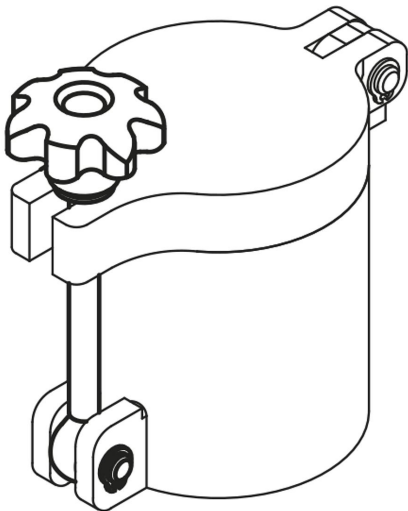

Item description/product images

Description

Material:

Star grip thermoplastic.
Bush steel.
Washer steel 140 HV.
Eye bolt steel grade 8.8.
Hinge pin steel 1.1181.

Version:

Star grip black.
Bush trivalent blue passivated
Washer bright.
Eye bolt black oxidised.
Hinge pins tempered, ground and bright.

Note:

The swing screws are supplied unassembled.
Suitable circlips are enclosed.

Drawings

Overview of items

Order No.	D	D1	D2	D3	D4	H	H1	H2	L	L1	L2 min.	L2 max.	S
05660-06050	M6	6	14	32	12	20	10	1,6	22	17	32	44	7
05660-06075	M6	6	14	32	12	20	10	1,6	22	17	57	69	7
05660-08050	M8	8	18	40	16	24	13	1,6	30	25	28	42	9
05660-08075	M8	8	18	40	16	24	13	1,6	30	25	53	67	9
05660-10075	M10	10	20	50	20	31	17	2	37	32	49	65	12
05660-10100	M10	10	20	50	20	31	17	2	37	32	74	90	12