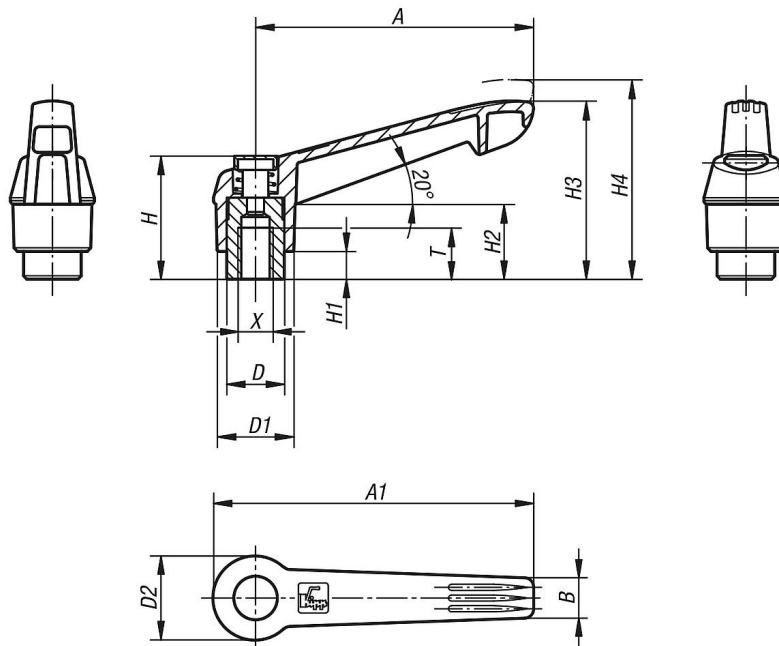

Overview of items

Order No.	Main colour	Size	X	T	D	D1	D2	H	H1	H2	H3	H4	A	A1	B	No. of teeth
06600-71104	black grey RAL 7021	1	M4	9	10	13	14,5	25,5	4	15	30	33,5	40	47	7,5	16
06600-72104	orange RAL 2004	1	M4	9	10	13	14,5	25,5	4	15	30	33,5	40	47	7,5	16
06600-73104	traffic red RAL 3020	1	M4	9	10	13	14,5	25,5	4	15	30	33,5	40	47	7,5	16
06600-71105	black grey RAL 7021	1	M5	9	10	13	14,5	25,5	4	15	30	33,5	40	47	7,5	16
06600-72105	orange RAL 2004	1	M5	9	10	13	14,5	25,5	4	15	30	33,5	40	47	7,5	16
06600-73105	traffic red RAL 3020	1	M5	9	10	13	14,5	25,5	4	15	30	33,5	40	47	7,5	16
06600-71106	black grey RAL 7021	1	M6	9	10	13	14,5	25,5	4	15	30	33,5	40	47	7,5	16
06600-72106	orange RAL 2004	1	M6	9	10	13	14,5	25,5	4	15	30	33,5	40	47	7,5	16
06600-73106	traffic red RAL 3020	1	M6	9	10	13	14,5	25,5	4	15	30	33,5	40	47	7,5	16
06600-71206	black grey RAL 7021	2	M6	12	13,5	18	19,5	29,5	6,5	17,5	41,5	45,5	65	75	9,5	20
06600-72206	orange RAL 2004	2	M6	12	13,5	18	19,5	29,5	6,5	17,5	41,5	45,5	65	75	9,5	20
06600-73206	traffic red RAL 3020	2	M6	12	13,5	18	19,5	29,5	6,5	17,5	41,5	45,5	65	75	9,5	20
06600-71208	black grey RAL 7021	2	M8	12	13,5	18	19,5	29,5	6,5	17,5	41,5	45,5	65	75	9,5	20
06600-72208	orange RAL 2004	2	M8	12	13,5	18	19,5	29,5	6,5	17,5	41,5	45,5	65	75	9,5	20
06600-73208	traffic red RAL 3020	2	M8	12	13,5	18	19,5	29,5	6,5	17,5	41,5	45,5	65	75	9,5	20
06600-71308	black grey RAL 7021	3	M8	14	16	21,5	23	38,5	10	24	53,5	58	80	91,5	11	22
06600-72308	orange RAL 2004	3	M8	14	16	21,5	23	38,5	10	24	53,5	58	80	91,5	11	22
06600-73308	traffic red RAL 3020	3	M8	14	16	21,5	23	38,5	10	24	53,5	58	80	91,5	11	22
06600-71310	black grey RAL 7021	3	M10	14	16	21,5	23	38,5	10	24	53,5	58	80	91,5	11	22
06600-72310	orange RAL 2004	3	M10	14	16	21,5	23	38,5	10	24	53,5	58	80	91,5	11	22
06600-73310	traffic red RAL 3020	3	M10	14	16	21,5	23	38,5	10	24	53,5	58	80	91,5	11	22
06600-71410	black grey RAL 7021	4	M10	17	19	25,5	27,5	44,6	10	26	61	66	95	109	13	24
06600-72410	orange RAL 2004	4	M10	17	19	25,5	27,5	44,6	10	26	61	66	95	109	13	24
06600-73410	traffic red RAL 3020	4	M10	17	19	25,5	27,5	44,6	10	26	61	66	95	109	13	24
06600-71412	black grey RAL 7021	4	M12	17	19	25,5	27,5	44,6	10	26	61	66	95	109	13	24
06600-72412	orange RAL 2004	4	M12	17	19	25,5	27,5	44,6	10	26	61	66	95	109	13	24
06600-73412	traffic red RAL 3020	4	M12	17	19	25,5	27,5	44,6	10	26	61	66	95	109	13	24