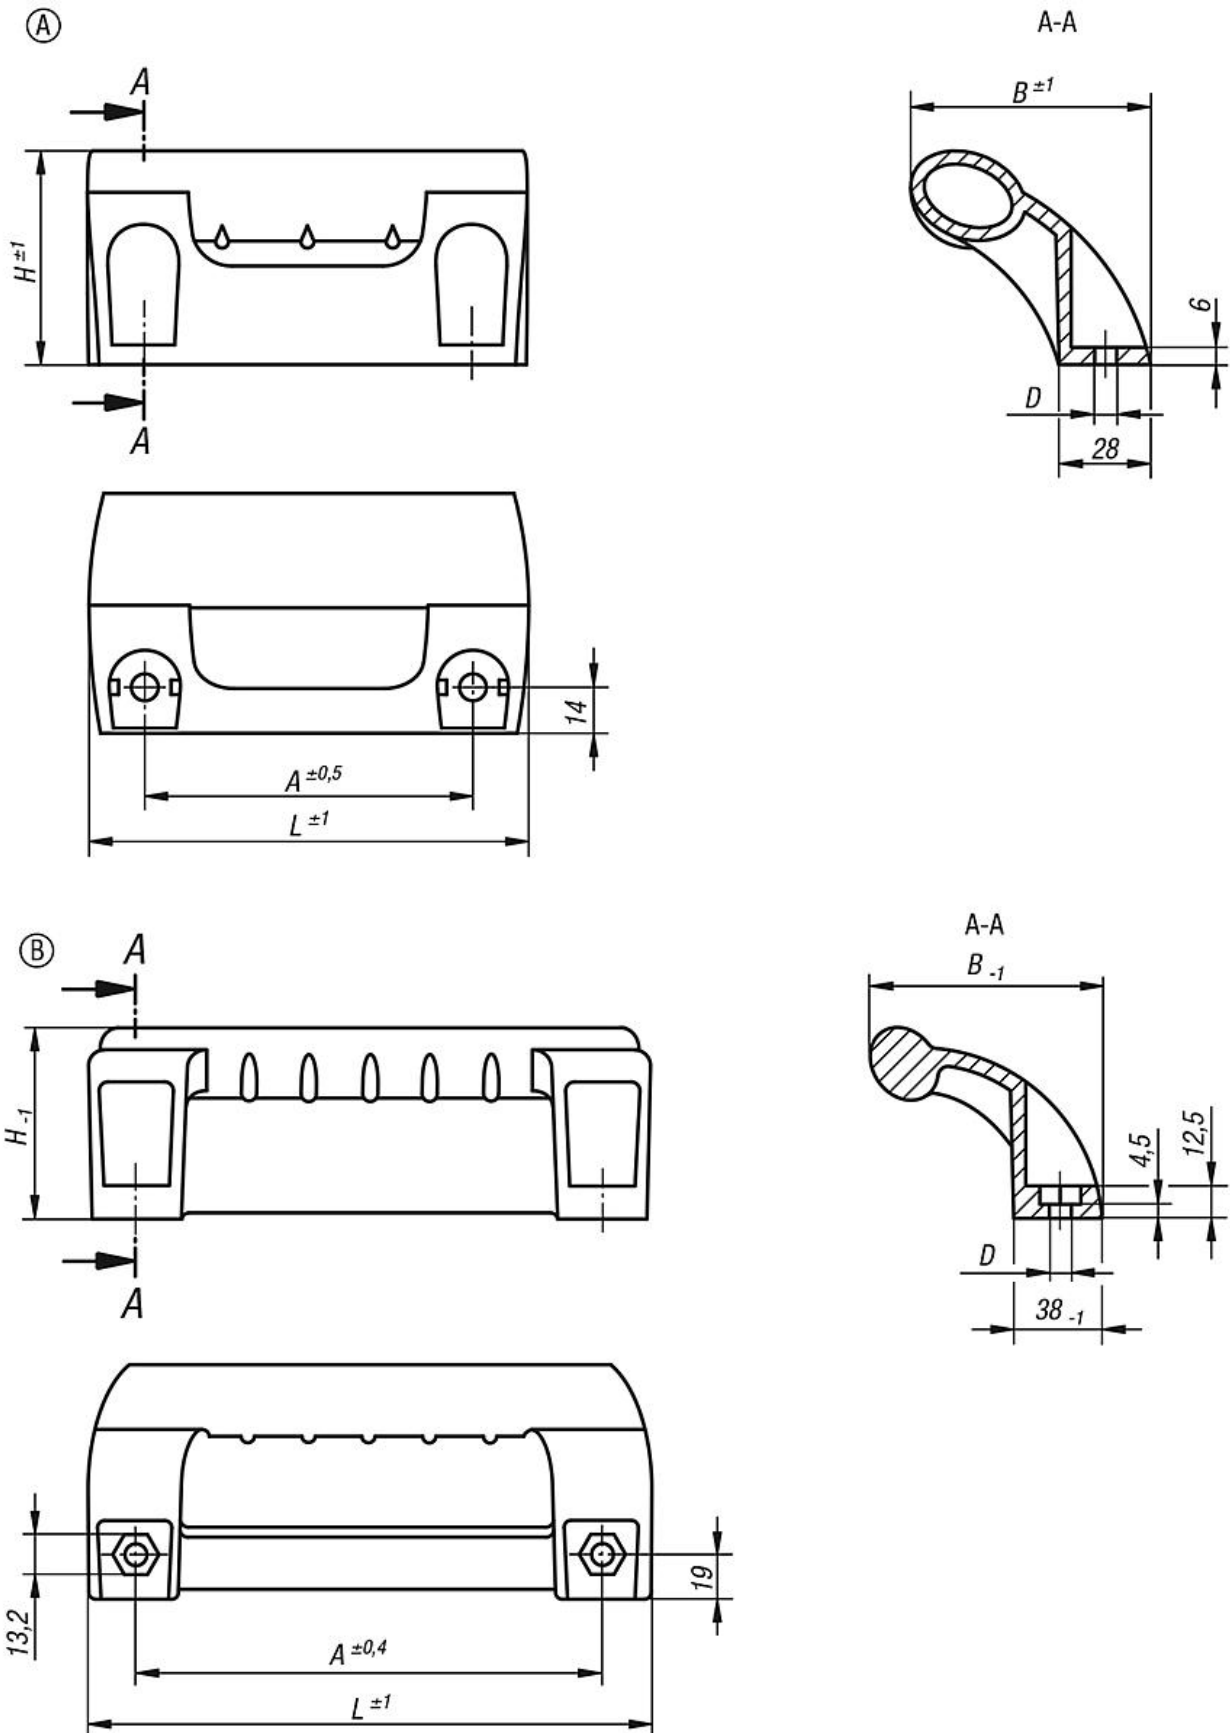

Item description/product images

**Description****Material:**

Glass-bead reinforced thermoplastic PA

Version:

Black.

Note:

Ergonomic design pull handles with finger shield. For mounting on doors, hatches and aluminium profiles. Ideal for double-leaf doors. Fastening with hexagon or socket head M8 bolts.

Cover caps are not supplied with the handle, please order separately.

Overview of items

Order No.	Form	A	B	D	H	L	Load capacity N	Order No. cover caps
06975-100081	A	100	73	8,5	65	134	1000	06975-1
06975-198081	B	198	100	8,8	80	236	1000	06975-3