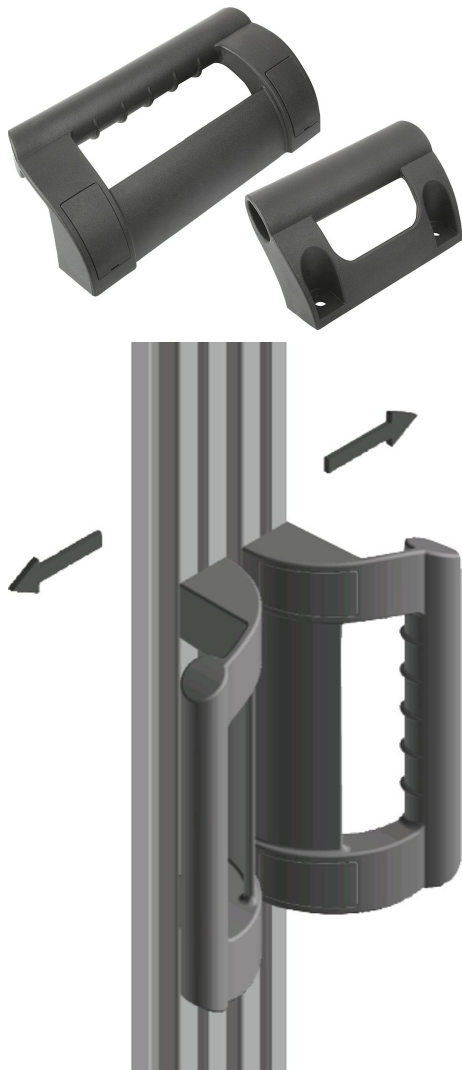

Item description/product images

**Description****Material:**

Glass-bead reinforced thermoplastic PA

Version:

Black.

Note:

Ergonomic design pull handles with finger shield. For mounting on doors, hatches and aluminium profiles. Ideal for double-leaf doors. Fastening with hexagon or socket head M8 bolts.

Cover caps are not supplied with the handle, please order separately.

Overview of items

Order No.	Form	A	B	D	H	L	Load capacity N	Order No. cover caps
06975-100081	A	100	73	8,5	65	134	1000	06975-1
06975-198081	B	198	100	8,8	80	236	1000	06975-3