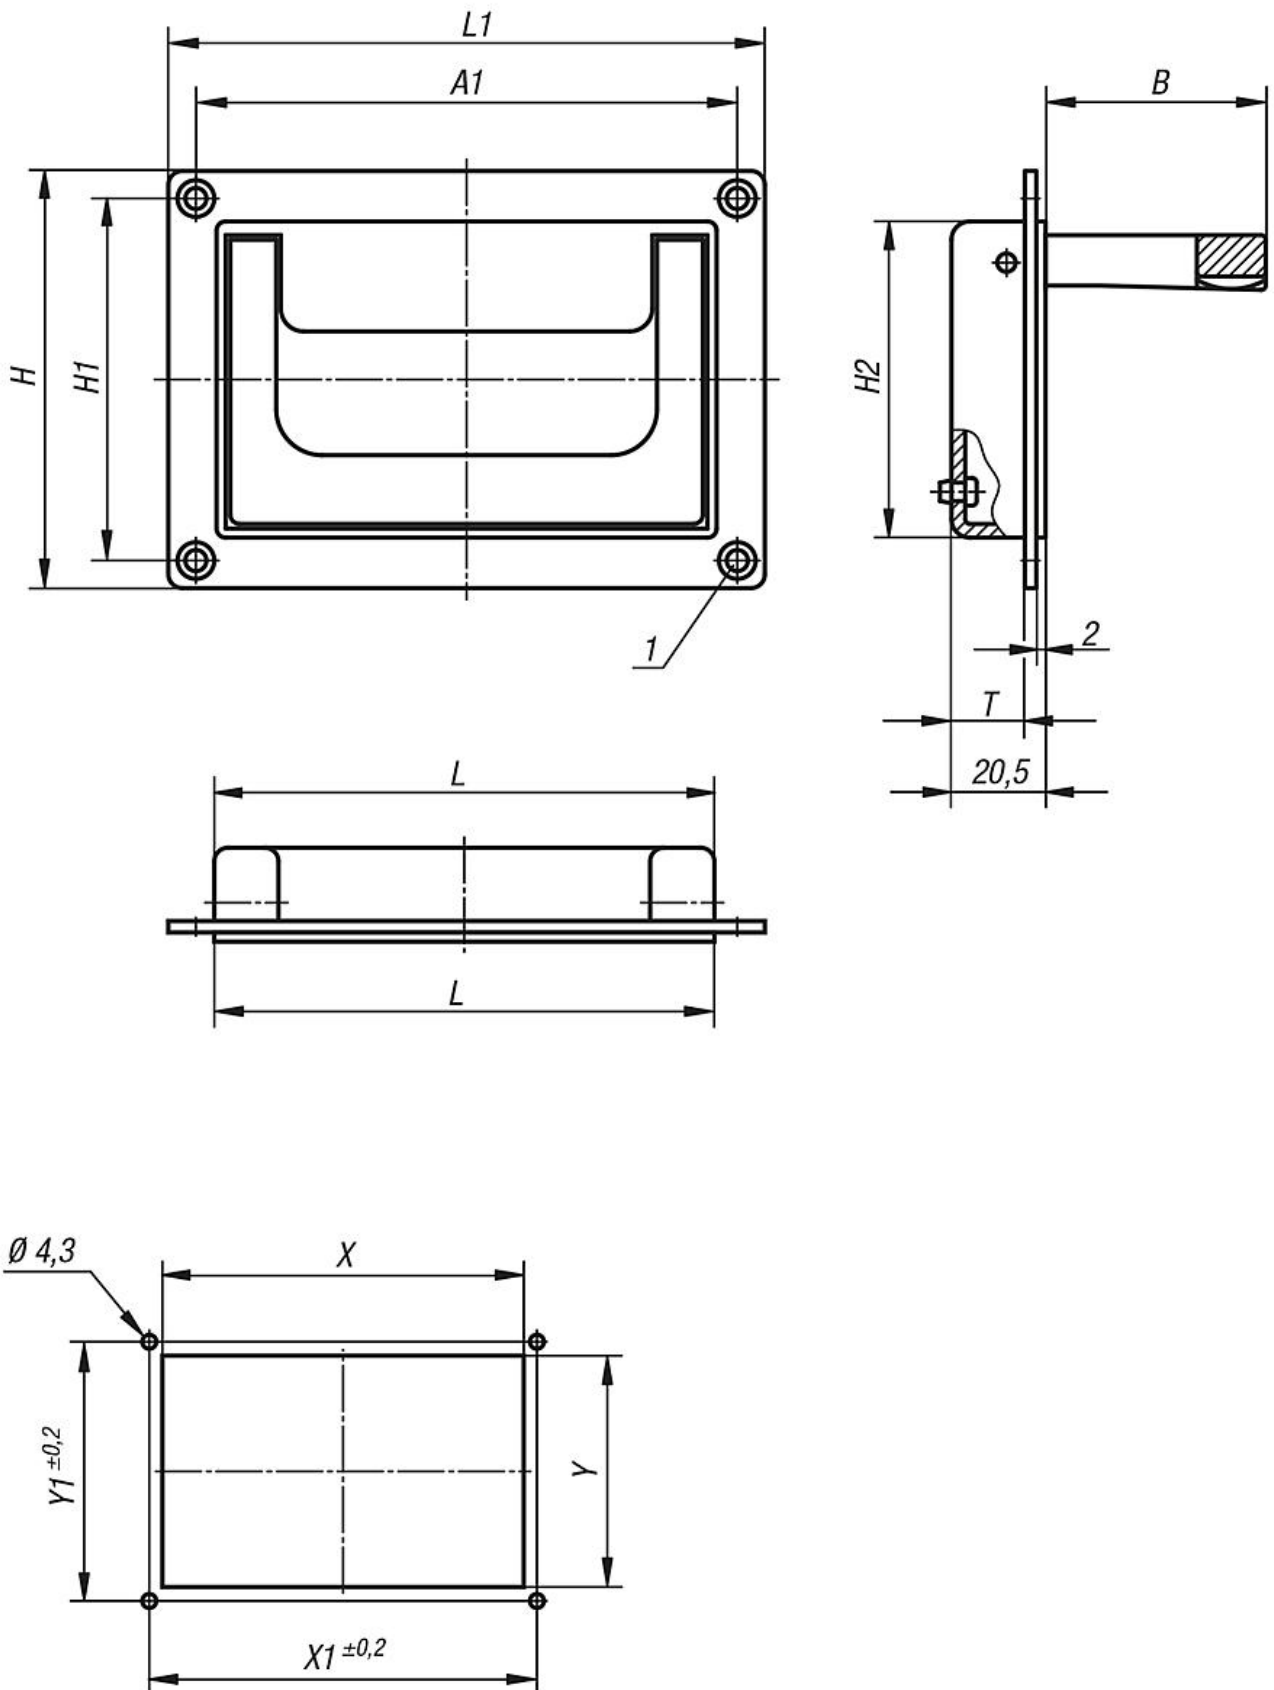

19"

Description

Material:

Die-cast aluminium.

Version:

Tray and handle black or light grey powder-coated, semi-matt.

Note:

With their modern design recessed fold-down handles can be used wherever solid and attractive handles are required.

Handles Form A snap into both resting and working positions.

Handles Form B swivel back into the resting position automatically after use.

Assembly:

The fold-down recessed handles can be installed from the front or rear of the housing panel with the same housing cutout.

Drawing reference:

1) for countersunk screws M4

Overview of items

Order No.	Form	Main colour	A1	B	H	H1	H2	L	L1	T	X	X1	Y	Y1	Load capacity N
06962-07911811	A	black	118	48	91	79	69	109	130	16	110	118	70,5	79	500
06962-05018411	A	black	184	51	80	50	72	170	200	16	171	184	73	50	500
06962-07911812	A	light grey RAL 7035	118	48	91	79	69	109	130	16	110	118	70,5	79	500
06962-05018412	A	light grey RAL 7035	184	51	80	50	72	170	200	16	171	184	73	50	500
06962-07911821	B	black	118	48	91	79	69	109	130	16	110	118	70,5	79	500
06962-05018421	B	black	184	51	80	50	72	170	200	16	171	184	73	50	500
06962-07911822	B	light grey RAL 7035	118	48	91	79	69	109	130	16	110	118	70,5	79	500
06962-05018422	B	light grey RAL 7035	184	51	80	50	72	170	200	16	171	184	73	50	500