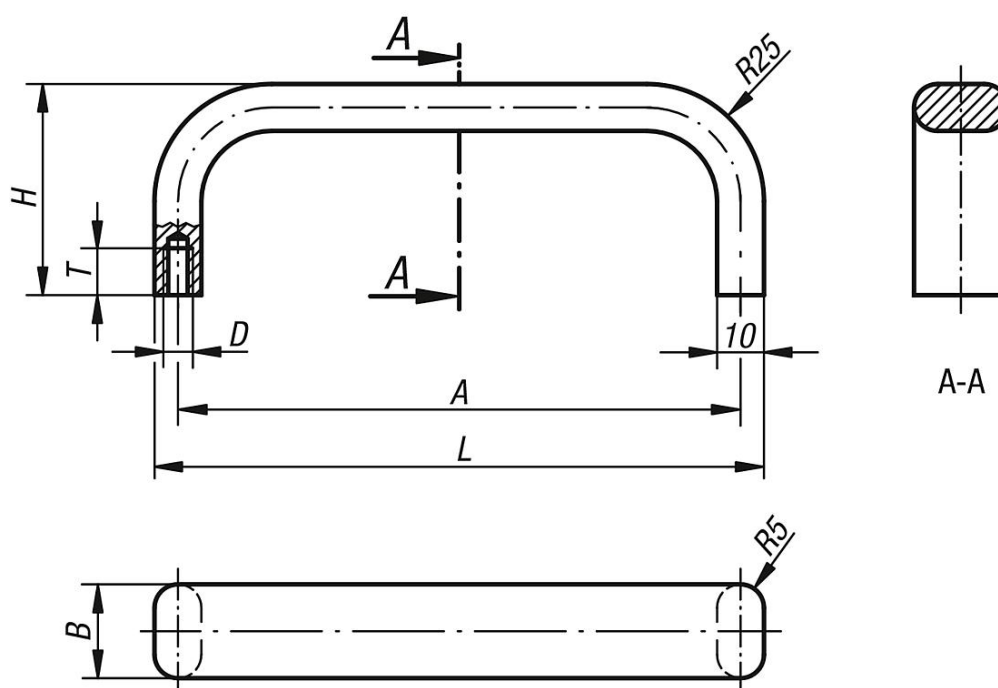

Item description/product images

Description

Material:

Profile aluminium EN AW-6060

Version:

Matt-finished, black or natural colour anodised

Note:

These elegant flat profile aluminium handles are especially suitable for machines, fixtures, equipment etc.

Drawings

Overview of items

Order No.	Main colour	A	B	D	H	L	T	Load capacity N
06921-12001	black	120	20	M5	45	130	10	500
06921-18001	black	180	20	M5	45	190	10	500
06921-20001	black	200	20	M5	45	210	10	500
06921-35001	black	350	20	M6	45	360	12	500
06921-12003	natural	120	20	M5	45	130	10	500
06921-18003	natural	180	20	M5	45	190	10	500
06921-20003	natural	200	20	M5	45	210	10	500
06921-35003	natural	350	20	M6	45	360	12	500