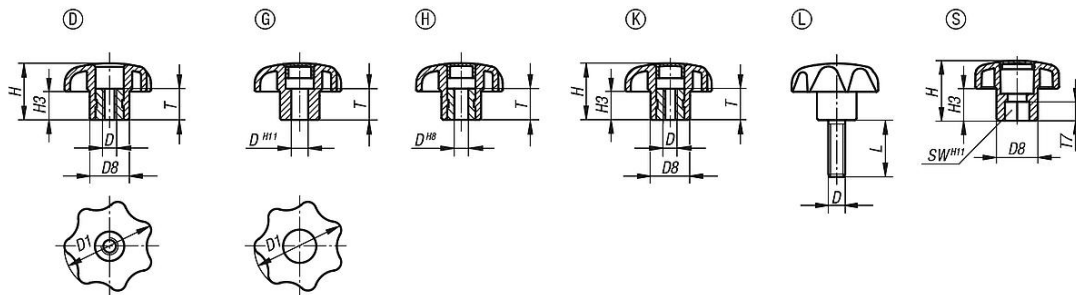

Δ Add the desired cap colour code here. No colour code is required for black caps.

On request:

Other colours or designs, such as company logo.

Drawing reference:

- Form D: tapped bush without cap
- Form G: without bush
- Form H: with reamed bush
- Form K: tapped bush with cap
- Form L: external thread
- Form S: hexagon

Drawings

Overview of items

| Order No. | Form | Colour Cap | D | D1 | D8 | H | H3 | L | SW | T | T7 |
|------------|------|-----------------------|-----|----|----|----|----|---|----|----|----|
| 06220-504 | D | - | M4 | 25 | 12 | 16 | 8 | - | - | 10 | - |
| 06220-505 | D | - | M5 | 25 | 12 | 16 | 8 | - | - | 10 | - |
| 06220-5061 | D | - | M6 | 25 | 12 | 16 | 8 | - | - | 10 | - |
| 06220-5051 | D | - | M5 | 32 | 14 | 20 | 10 | - | - | 10 | - |
| 06220-506 | D | - | M6 | 32 | 14 | 20 | 10 | - | - | 10 | - |
| 06220-508 | D | - | M8 | 40 | 18 | 25 | 13 | - | - | 14 | - |
| 06220-5101 | D | - | M10 | 40 | 18 | 25 | 13 | - | - | 14 | - |
| 06220-5081 | D | - | M8 | 50 | 22 | 32 | 17 | - | - | 14 | - |
| 06220-510 | D | - | M10 | 50 | 22 | 32 | 17 | - | - | 14 | - |
| 06220-5121 | D | - | M12 | 50 | 22 | 32 | 17 | - | - | 18 | - |
| 06220-5102 | D | - | M10 | 63 | 26 | 40 | 21 | - | - | 14 | - |
| 06220-512 | D | - | M12 | 63 | 26 | 40 | 21 | - | - | 18 | - |
| 06220-516 | D | - | M16 | 63 | 26 | 40 | 21 | - | - | 18 | - |
| 06220-305 | G | jet black | 5 | 25 | 12 | 16 | 8 | - | - | 10 | - |
| 06220-3055 | G | light grey RAL 7035 | 5 | 25 | 12 | 16 | 8 | - | - | 10 | - |
| 06220-3056 | G | traffic red RAL 3020 | 5 | 25 | 12 | 16 | 8 | - | - | 10 | - |
| 06220-3057 | G | colza yellow RAL 1021 | 5 | 25 | 12 | 16 | 8 | - | - | 10 | - |
| 06220-306 | G | jet black | 6 | 32 | 14 | 20 | 10 | - | - | 10 | - |
| 06220-3065 | G | light grey RAL 7035 | 6 | 32 | 14 | 20 | 10 | - | - | 10 | - |
| 06220-3066 | G | traffic red RAL 3020 | 6 | 32 | 14 | 20 | 10 | - | - | 10 | - |