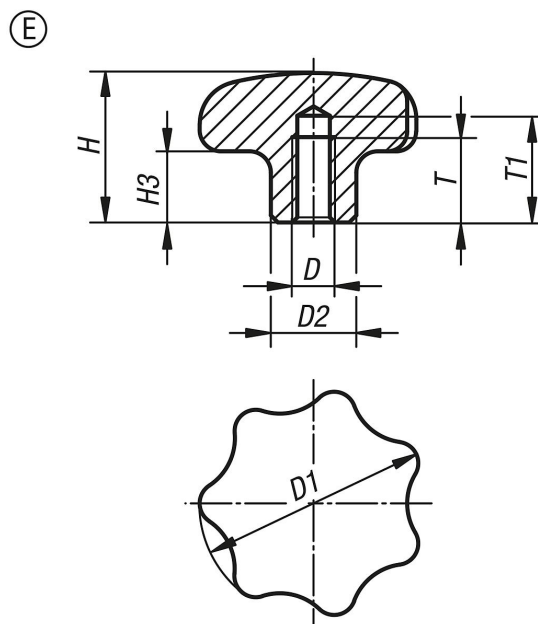

Item description/product images

Description

Material:

Stainless steel 1.4308.

Version:

Ground and polished or blasted.

On request:

With external thread.

Drawings

Overview of items

Order No.	Form	Surface finish body	D	D1	D2	H	H3	T	T1
06194-532062	E	polished	M6	32	12	21	10	12	15
06194-540082	E	polished	M8	40	14	26	13	15	18
06194-550102	E	polished	M10	50	18	34	17	18	21
06194-563122	E	polished	M12	63	20	42	21	22	25
06194-532063	E	blasted	M6	32	12	21	10	12	15
06194-540083	E	blasted	M8	40	14	26	13	15	18
06194-550103	E	blasted	M10	50	18	34	17	18	21
06194-563123	E	blasted	M12	63	20	42	21	22	25