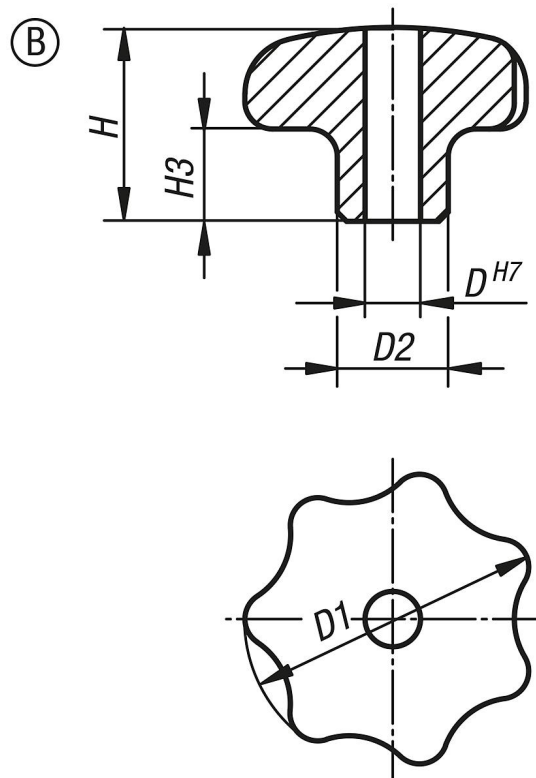

Item description/product images

Description

Material:

Stainless steel 1.4308.

Version:

Ground and polished or blasted.

On request:

With external thread.

Drawings

Overview of items

Order No.	Form	Surface finish body	D	D1	D2	H	H3
06194-232062	B	polished	6	32	12	21	10
06194-240082	B	polished	8	40	14	26	13
06194-250102	B	polished	10	50	18	34	17
06194-263122	B	polished	12	63	20	42	21
06194-232063	B	blasted	6	32	12	21	10
06194-240083	B	blasted	8	40	14	26	13
06194-250103	B	blasted	10	50	18	34	17
06194-263123	B	blasted	12	63	20	42	21