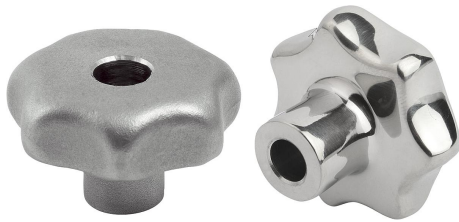

Item description/product images

Description

Material:

Stainless steel 1.4308.

Version:

Ground and polished or blasted.

On request:

With external thread.

Drawings

Overview of items

Order No.	Form	Surface finish body	D	D1	D2	H	H3
06194-232062	B	polished	6	32	12	21	10
06194-240082	B	polished	8	40	14	26	13
06194-250102	B	polished	10	50	18	34	17
06194-263122	B	polished	12	63	20	42	21
06194-232063	B	blasted	6	32	12	21	10
06194-240083	B	blasted	8	40	14	26	13
06194-250103	B	blasted	10	50	18	34	17
06194-263123	B	blasted	12	63	20	42	21