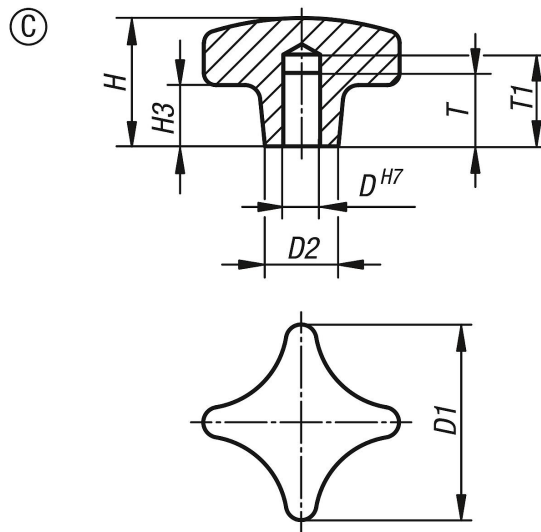

Item description/product images

Description

Material:

Grey cast iron GJL 200.

Version:

Vibratory ground.

Bright.

Drawings

Overview of items

Order No.	Form	Version 1	D	D1	D2	H	H3	T	T1
06160-306	C	-	6	32	12	20	10	12	15
06160-308	C	-	8	40	14	25	14	15	18
06160-310	C	-	10	50	18	32	20	18	21
06160-312	C	-	12	63	20	40	25	22	25
06160-316	C	-	16	80	25	50	30	28	32
06160-320	C	-	20	100	32	63	38	36	40