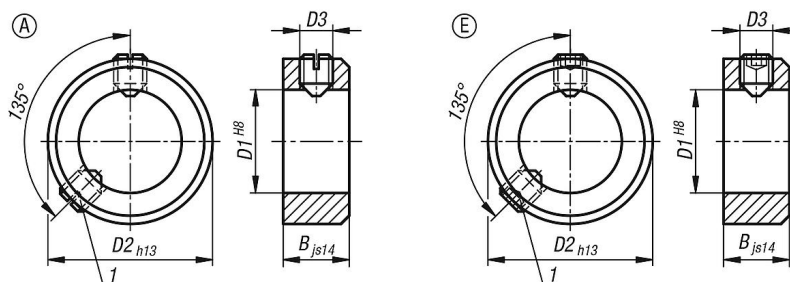

Item description/product images

Description

Material:

Stainless steel 1.4305.

Version:

Bright.

Note:

Form A: with grub screw DIN 553 (recess)

Form E: with grub screw DIN 914 (hexagon socket)

Drawing reference:

1) Second grub screw from $D1 \geq 75$

Drawings

Overview of items

Order No.	Form	Component material	D1	B	D2	D3 grub screw
07800-100302	A	stainless steel	3	5	7	M2x3
07800-100402	A	stainless steel	4	5	8	M2,5x3
07800-100502	A	stainless steel	5	6	10	M3x4
07800-100602	A	stainless steel	6	8	12	M4x5
07800-100702	A	stainless steel	7	8	12	M4x5
07800-100802	A	stainless steel	8	8	16	M4x6
07800-100902	A	stainless steel	9	10	18	M5x8
07800-101002	A	stainless steel	10	10	20	M5x8
07800-101102	A	stainless steel	11	10	20	M5x8
07800-101202	A	stainless steel	12	12	22	M6x8
07800-101402	A	stainless steel	14	12	25	M6x8
07800-101502	A	stainless steel	15	12	25	M6x8
07800-101602	A	stainless steel	16	12	28	M6x8
07800-101802	A	stainless steel	18	14	32	M6x8
07800-102002	A	stainless steel	20	14	32	M6x8
07800-102402	A	stainless steel	24	16	40	M8x12
07800-102502	A	stainless steel	25	16	40	M8x10
07800-102602	A	stainless steel	26	16	40	M8x10
07800-102802	A	stainless steel	28	16	45	M8x12
07800-103002	A	stainless steel	30	16	45	M8x10
07800-103202	A	stainless steel	32	16	50	M8x12
07800-103502	A	stainless steel	35	16	56	M8x12
07800-103602	A	stainless steel	36	16	56	M8x12
07800-103802	A	stainless steel	38	16	56	M8x12
07800-104002	A	stainless steel	40	18	63	M10x16
07800-104202	A	stainless steel	42	18	63	M10x16
07800-104502	A	stainless steel	45	18	70	M10x16