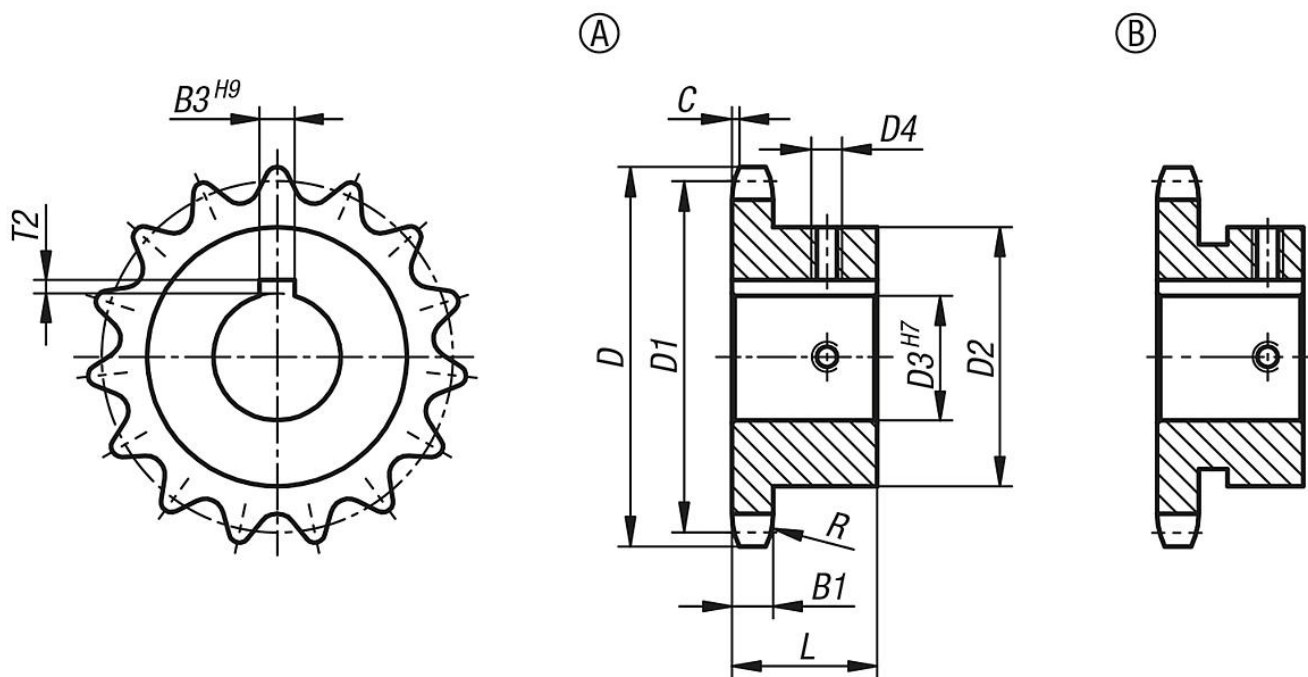

Overview of items

Order No.	Form	ISO No.	Pitch inch	Pitch mm	No. of teeth	D	D1	D2	D3	D4	B1	B3	L	C	R	T2
22250-1012051601012	A	08 B-1	1/2 x 5/16	12,7 x 7,75	10	45,9	41,1	26	12	M4	7,2	4	25	1,3	13	1,8
22250-1012051601014	A	08 B-1	1/2 x 5/16	12,7 x 7,75	10	45,9	41,1	26	14	M4	7,2	5	25	1,3	13	2,3
22250-1012051601015	B	08 B-1	1/2 x 5/16	12,7 x 7,75	10	45,9	41,1	31	15	M4	7,2	5	25	1,3	13	2,3
22250-1012051601016	B	08 B-1	1/2 x 5/16	12,7 x 7,75	10	45,9	41,1	31	16	M4	7,2	5	25	1,3	13	2,3
22250-1012051601114	A	08 B-1	1/2 x 5/16	12,7 x 7,75	11	49,9	45,07	29	14	M4	7,2	5	25	1,3	13	2,3
22250-1012051601112	A	08 B-1	1/2 x 5/16	12,7 x 7,75	11	49,9	45,07	29	12	M4	7,2	4	25	1,3	13	1,8
22250-1012051601115	B	08 B-1	1/2 x 5/16	12,7 x 7,75	11	49,9	45,07	31	15	M4	7,2	5	25	1,3	13	2,3
22250-1012051601116	B	08 B-1	1/2 x 5/16	12,7 x 7,75	11	49,9	45,07	31	16	M4	7,2	5	25	1,3	13	2,3
22250-1012051601119	B	08 B-1	1/2 x 5/16	12,7 x 7,75	11	49,9	45,07	37	19	M5	7,2	6	25	1,3	13	2,8
22250-1012051601118	B	08 B-1	1/2 x 5/16	12,7 x 7,75	11	49,9	45,07	37	18	M5	7,2	6	25	1,3	13	2,8