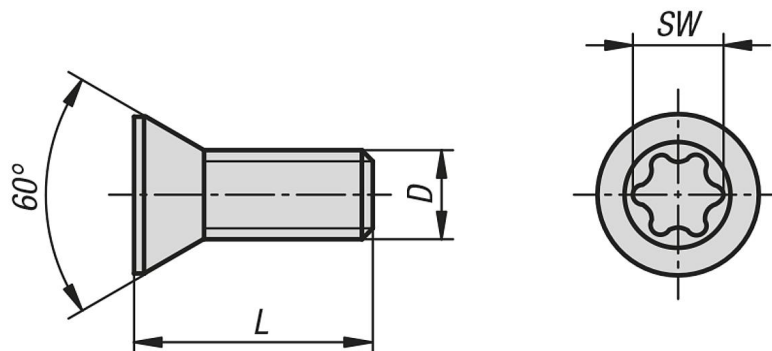

Overview of items

Order No.	D	L	SW	suitable for slide
21000-02055	M2	5	Torx T7	21000-020 ...
21000-03070	M3	9	Torx T9	21000-030 ...
21000-04100	M4	10	Torx T15	21000-050 ...
21000-05140	M5	17	Torx T20	21000-080 ... / 21000-120 ...