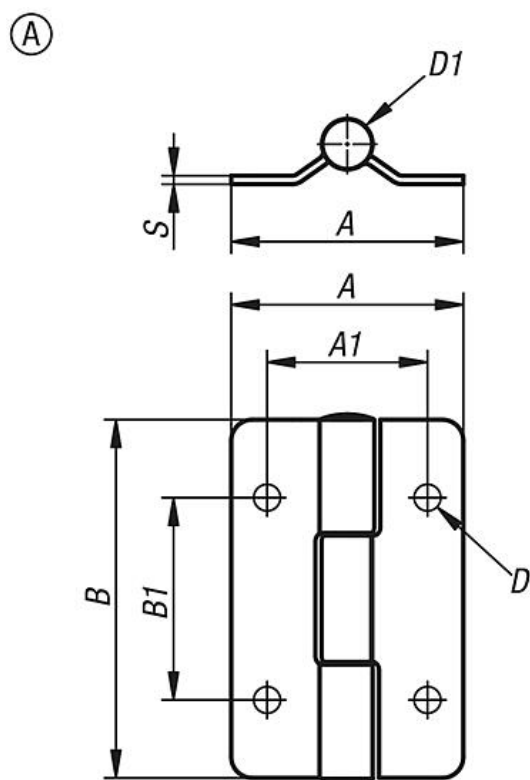

Item description/product images

Description

Material:

Stainless steel 1.4310.

Version:

Bright.

Note:

Opening angle is max. 270°.

Accessory:

Hinges, stainless steel with preset friction 27860-01

Overview of items

Order No.	Form	A	A1	B	B1	D	D1	S
27877-02-558512	A	55	38	85	48	6,3	12	2
27877-02-558516	A	55	38	85	48	6,3	16	2
27877-02-5511512	A	55	38	115	45	6,3	12	2
27877-02-658515	B	65	50	85	48	6,3	15	3