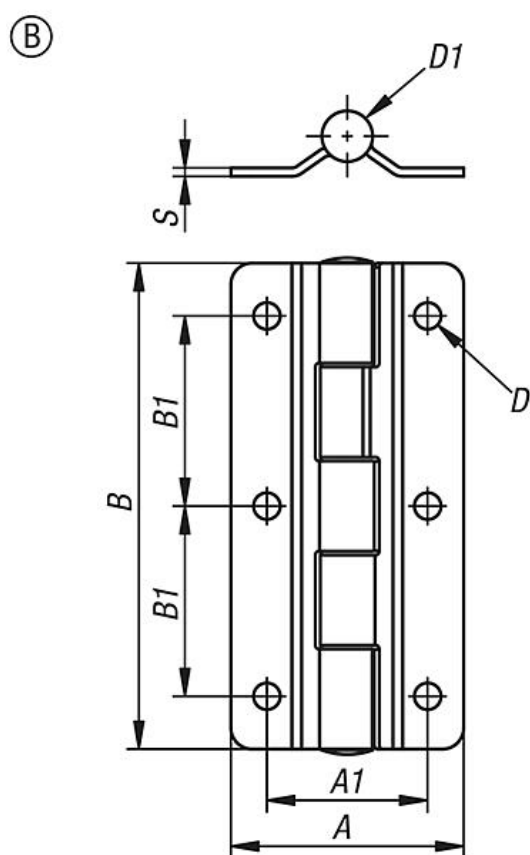

Item description/product images

Description

Material:

Stainless steel 1.4310.

Version:

Bright.

Note:

Opening angle is max. 270°.

Accessory:

Hinges, stainless steel with preset friction 27860-01

Overview of items

Order No.	Form	A	A1	B	B1	D	D1	S
27877-02-558512	A	55	38	85	48	6,3	12	2
27877-02-558516	A	55	38	85	48	6,3	16	2
27877-02-5511512	A	55	38	115	45	6,3	12	2
27877-02-658515	B	65	50	85	48	6,3	15	3