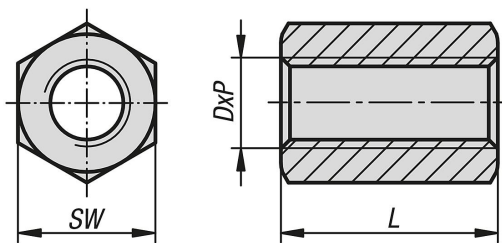

Item description/product images

Description

Material:

Steel C35Pb.
Stainless steel 1.4305.

Version:

Bright.

Note:

ISO trapezoidal thread according to DIN 103.

for adjustments during manual operation and as fastening nuts. Not advisable for use with motorised drives due to the steel/steel material pairing.

Tolerance class 7H.

Drawings

Overview of items

Order No.	Version 1	Main material	DxP	L	SW
24007-100211	RH thread	steel	Tr 10x2	15	17
24007-100311	RH thread	steel	Tr 10x3	15	17
24007-120311	RH thread	steel	Tr 12x3	18	19
24007-140311	RH thread	steel	Tr 14x3	21	22
24007-140411	RH thread	steel	Tr 14x4	21	22
24007-160411	RH thread	steel	Tr 16x4	24	27
24007-180411	RH thread	steel	Tr 18x4	27	27
24007-200411	RH thread	steel	Tr 20x4	30	30
24007-240511	RH thread	steel	Tr 24x5	36	36
24007-260511	RH thread	steel	Tr 26x5	39	36
24007-280511	RH thread	steel	Tr 28x5	42	41
24007-300611	RH thread	steel	Tr 30x6	45	46
24007-320611	RH thread	steel	Tr 32x6	48	46
24007-360611	RH thread	steel	Tr 36x6	54	55
24007-400711	RH thread	steel	Tr 40x7	60	65
24007-440711	RH thread	steel	Tr 44x7	66	65
24007-500811	RH thread	steel	Tr 50x8	75	75
24007-100212	RH thread	stainless steel	Tr 10x2	15	17
24007-100312	RH thread	stainless steel	Tr 10x3	15	17
24007-120312	RH thread	stainless steel	Tr 12x3	18	19
24007-140312	RH thread	stainless steel	Tr 14x3	21	22
24007-140412	RH thread	stainless steel	Tr 14x4	21	22
24007-160412	RH thread	stainless steel	Tr 16x4	24	27
24007-180412	RH thread	stainless steel	Tr 18x4	27	27
24007-200412	RH thread	stainless steel	Tr 20x4	30	30
24007-240512	RH thread	stainless steel	Tr 24x5	36	36
24007-260512	RH thread	stainless steel	Tr 26x5	39	36
24007-280512	RH thread	stainless steel	Tr 28x5	42	46