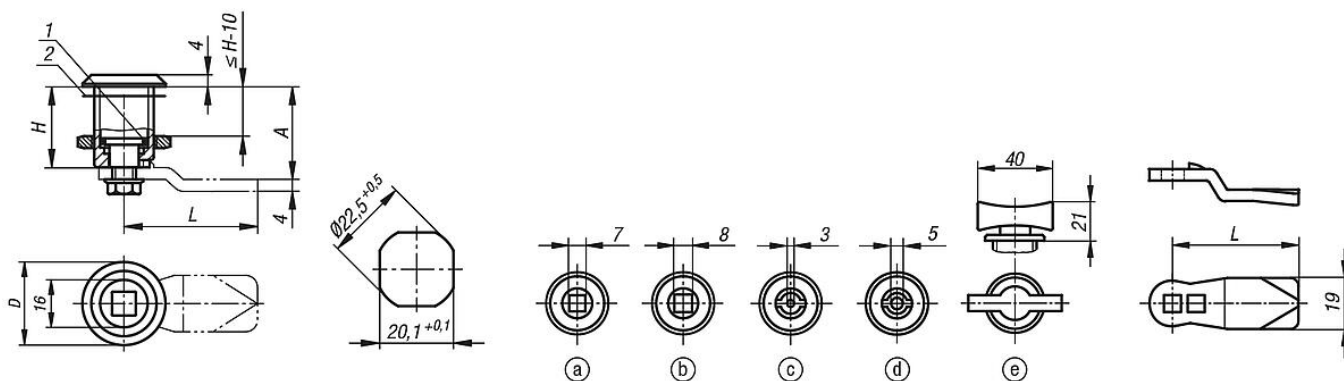

Item description/product images

Description

Material:

Housing 1.4305 stainless steel.
Actuation and fastening nut 1.4404 stainless steel.
Tongue 1.4301 stainless steel.

Version:

Bright.

Note:

The quarter turn lock can be installed pre-assembled. For right or left use. Water and dust protected acc. to IP65 from DIN EN 60529.

- 1) O-ring
- 2) flat seal

Drawings

Overview of items

Quarter-turn locks, stainless steel, long version

Order No.	Actuation	D	H
05566-04-1730	square 7 mm	28	30
05566-04-1736	square 7 mm	28	36
05566-04-1740	square 7 mm	28	40
05566-04-1750	square 7 mm	28	50
05566-04-1760	square 7 mm	28	60

Overview of items

Order No.	Actuation	D	H
05566-04-1830	square 8 mm	28	30
05566-04-1836	square 8 mm	28	36
05566-04-1840	square 8 mm	28	40
05566-04-1850	square 8 mm	28	50
05566-04-1860	square 8 mm	28	60
05566-04-4330	double lug 3 mm	28	30
05566-04-4336	double lug 3 mm	28	36
05566-04-4340	double lug 3 mm	28	40
05566-04-4350	double lug 3 mm	28	50
05566-04-4360	double lug 3 mm	28	60
05566-04-4530	double lug 5 mm	28	30
05566-04-4536	double lug 5 mm	28	36
05566-04-4540	double lug 5 mm	28	40
05566-04-4550	double lug 5 mm	28	50
05566-04-4560	double lug 5 mm	28	60
05566-04-0030	wing grip	28	30
05566-04-0036	wing grip	28	36
05566-04-0040	wing grip	28	40
05566-04-0050	wing grip	28	50
05566-04-0060	wing grip	28	60

Tongue for quarter-turn locks

Order No.	A for housing length H=30	A for housing length H=36	A for housing length H=40	A for housing length H=50	A for housing length H=60	L
05566-07-45060	18	24	28	38	48	45
05566-07-45080	20	26	30	40	50	45
05566-07-45100	22	28	32	42	52	45
05566-07-45140	26	32	36	46	56	45
05566-07-45160	28	34	38	48	58	45
05566-07-45180	30	36	40	50	60	45
05566-07-45200	32	38	42	52	62	45
05566-07-45220	34	40	44	54	64	45
05566-07-45240	36	42	46	56	66	45
05566-07-45260	38	44	48	58	68	45
05566-07-45280	40	46	50	60	70	45
05566-07-45320	44	50	54	64	74	45
05566-07-45500	62	68	72	82	92	45