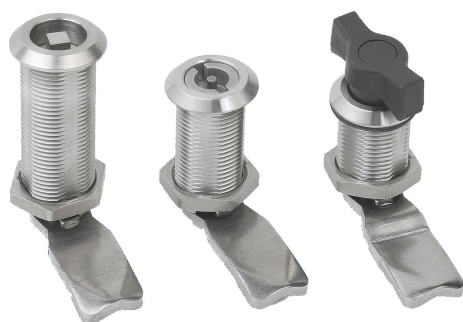

Item description/product images

Description

Material:

Housing 1.4305 stainless steel.
Actuation and fastening nut 1.4404 stainless steel.
Tongue 1.4301 stainless steel.

Version:

Bright.

Note:

The quarter turn lock can be installed pre-assembled. For right or left use. Water and dust protected acc. to IP65 from DIN EN 60529.

Please order required tongue version separately. Every tongue can be combined with every housing.

Accessory:

Lock key 05586

Drawing reference:

Actuation:

- a) square 7 mm
- b) square 8 mm
- c) double lug 3 mm
- d) double lug 5 mm
- e) wing grip

- 1) O-ring
- 2) flat seal

Drawings

Overview of items

Quarter-turn locks, stainless steel, long version

Order No.	Actuation	D	H
05566-04-1730	square 7 mm	28	30
05566-04-1736	square 7 mm	28	36
05566-04-1740	square 7 mm	28	40
05566-04-1750	square 7 mm	28	50
05566-04-1760	square 7 mm	28	60

Overview of items

Order No.	Actuation	D	H
05566-04-1830	square 8 mm	28	30
05566-04-1836	square 8 mm	28	36
05566-04-1840	square 8 mm	28	40
05566-04-1850	square 8 mm	28	50
05566-04-1860	square 8 mm	28	60
05566-04-4330	double lug 3 mm	28	30
05566-04-4336	double lug 3 mm	28	36
05566-04-4340	double lug 3 mm	28	40
05566-04-4350	double lug 3 mm	28	50
05566-04-4360	double lug 3 mm	28	60
05566-04-4530	double lug 5 mm	28	30
05566-04-4536	double lug 5 mm	28	36
05566-04-4540	double lug 5 mm	28	40
05566-04-4550	double lug 5 mm	28	50
05566-04-4560	double lug 5 mm	28	60
05566-04-0030	wing grip	28	30
05566-04-0036	wing grip	28	36
05566-04-0040	wing grip	28	40
05566-04-0050	wing grip	28	50
05566-04-0060	wing grip	28	60