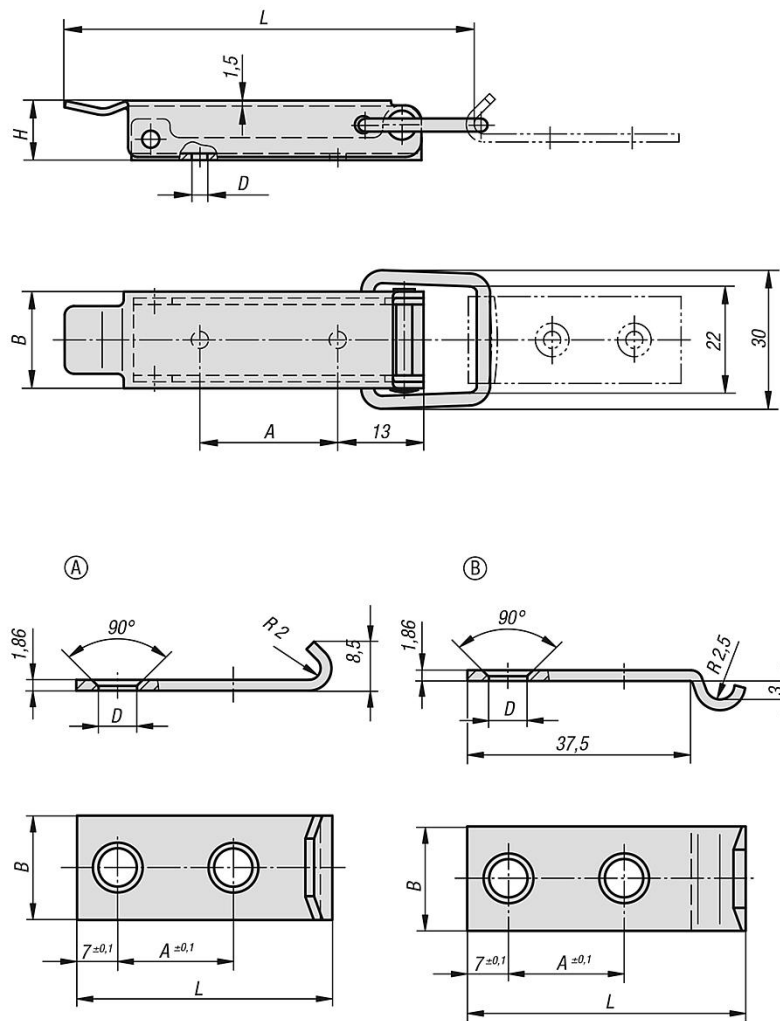

Item description/product images

**Description****Material:**

Stainless steel 1.4301.

Version:

Vibratory ground.

Note:

For quickly locking vertical or horizontal lids and hatches.
With security seal possibility.

Item description/product images

Drawings

Overview of items

Latch stainless steel DIN 3133

Order No.	L	B	H	A	D
05530-05-350742	70	18	12	22	3,5

Catch plates

Order No.	Form	L	B	A	D
05530-05-91460442	A	44	18	20	4,8
05530-05-92460482	B	48	18	20	4,8