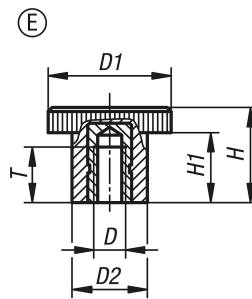

## Description

**Material:**

Thermoset PF 31, black.

Tapped bush, steel or brass.

**Version:**

Tapped bush, electro zinc-plated or bright brass.

## Drawings

## Overview of items

Order No.	Form	Component material	D	D1	D2	H	H1	T
06097-212205	E	brass	M5	22	12	13	6	6
06097-202606	E	steel	M6	26	17	20	14	10
06097-202608	E	steel	M8	26	17	20	14	12