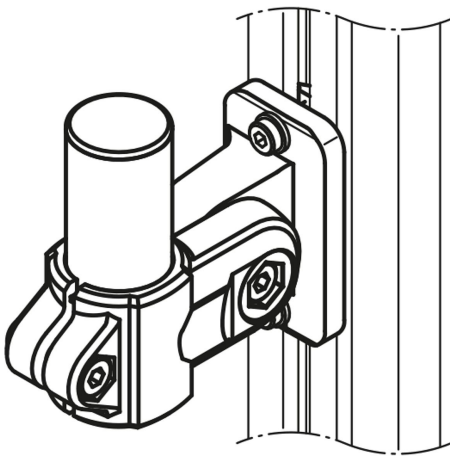

## Description

**Material:**

Clamp connector thermoplastic.  
Bracket aluminium.  
Tube aluminium.

**Version:**

Clamp connector black.  
Bracket black powder-coated.  
Tube bright.

**Note:**

Bracket for supporting the monitor holder. Connection to the aluminium profiles and so to the machine frame with slot keys.

## Drawings