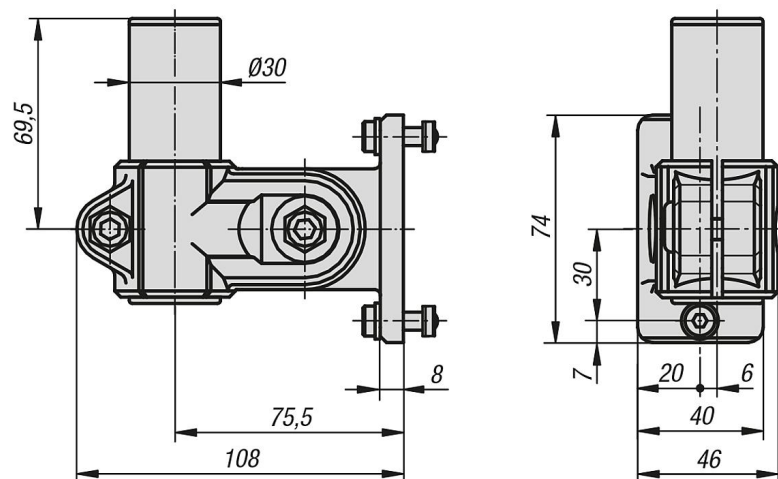

## Description

**Material:**

Clamp connector thermoplastic.  
Bracket aluminium.  
Tube aluminium.

**Version:**

Clamp connector black.  
Bracket black powder-coated.  
Tube bright.

**Note:**

Bracket for supporting the monitor holder. Connection to the aluminium profiles and so to the machine frame with slot keys.

## Drawings

## Overview of items

Order No.	Image	Version 1
29180-3004		profile bracket

Overview of items

Order No.	Image	Version 1
		