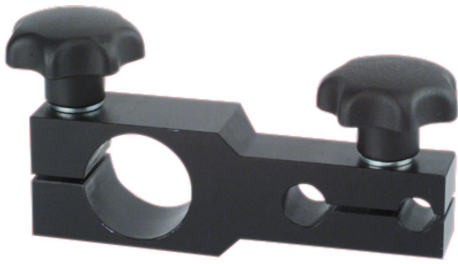

Item description/product images

Description

**Material:**  
Aluminium.

**Version:**  
Black anodised

**Note:**  
Fits on 31020.

Drawings

Overview of items

Order No.	A	L
31140-065	65	95
31140-100	100	130