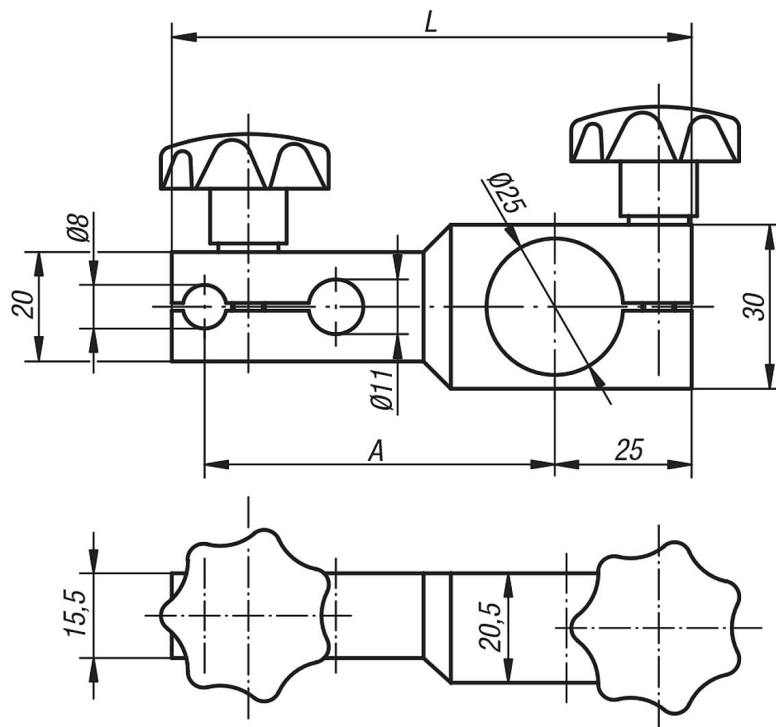

Item description/product images

Description

**Material:**  
Aluminium.

**Version:**  
Black anodised

**Note:**  
Fits on 31020.

Drawings

Overview of items

Order No.	A	L
31140-065	65	95
31140-100	100	130