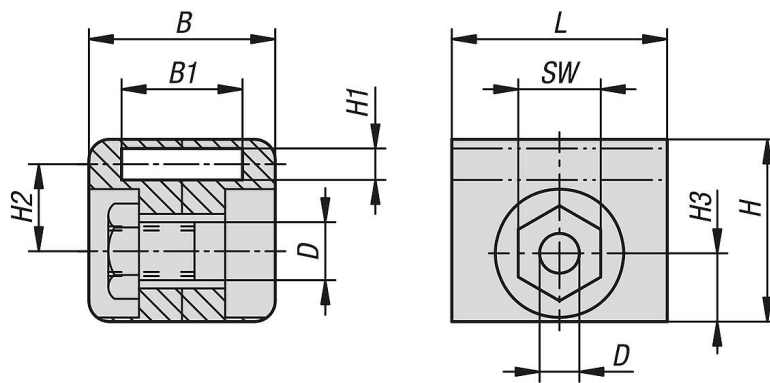

Item description/product images

Description

Material:
Guides plastic.

Version:
Plastic black.

Note:
The plastic guides for flat bars are required to ensure that the flat bars (05601-21) are guided smoothly in a switch cabinet.

Accessory:
05601-21 Steel flat bars for swivel grip.

Drawings

Overview of items

Order No.	B	B1	D	H	H1	H2	H3	L	SW
05601-30-415	22,5	14,6	M6	22	3,8	10,5	8	26	10