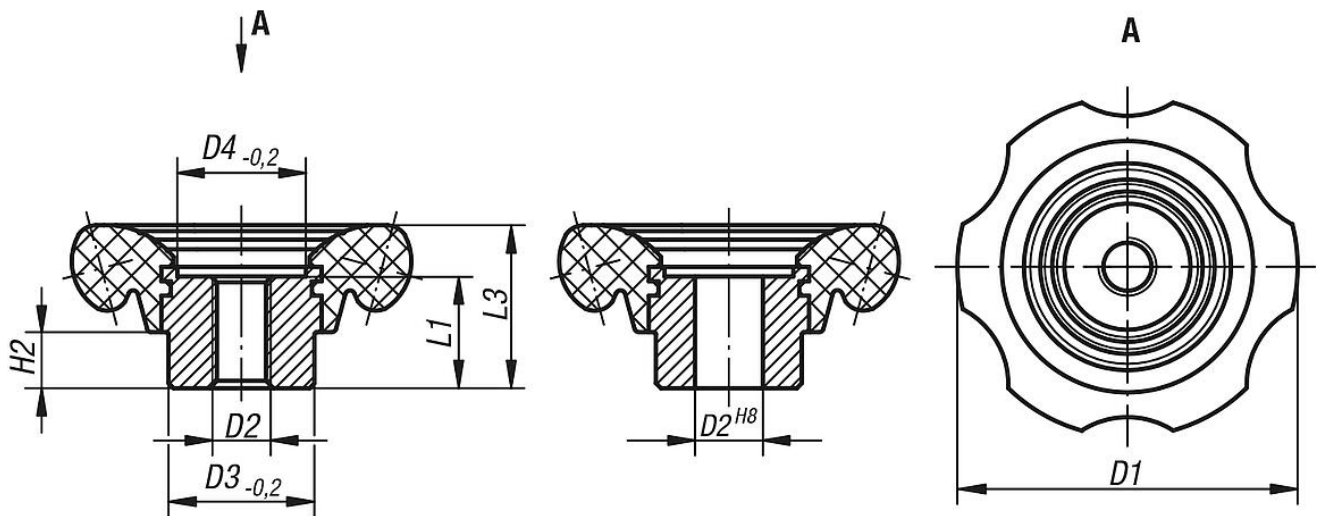

Item description/product images

INCH
Parts

Description

Material:

Handwheel thermoset PF 31.
Bush steel, black oxidised.

Version:

High-gloss polished, black.

Note:

For the inch series, dimension D is in inches, all other dimensions are in mm.

Drawings

Overview of items

Six Lobe Knobs, thermoset, inch

Order No.	Version 1	D1	D2	D3	D4	H2	L1	L3
06830-701A3	internal thread	70	5/16-18	30	26,5	11,5	23	33,5
06830-701A4	internal thread	70	3/8-16	30	26,5	11,5	23	33,5
06830-831A5	internal thread	83	1/2-13	35	31,5	14	28	40
06830-831A6	internal thread	83	5/8-11	35	31,5	14	28	40
06830-702C0	reamed hole	70	0,375	30	26,5	11,5	23	33,5
06830-702CP	reamed hole	70	0,5	30	26,5	11,5	23	33,5
06830-832CP	reamed hole	83	0,5	35	31,5	14	28	40
06830-832CQ	reamed hole	83	0,625	35	31,5	14	28	40